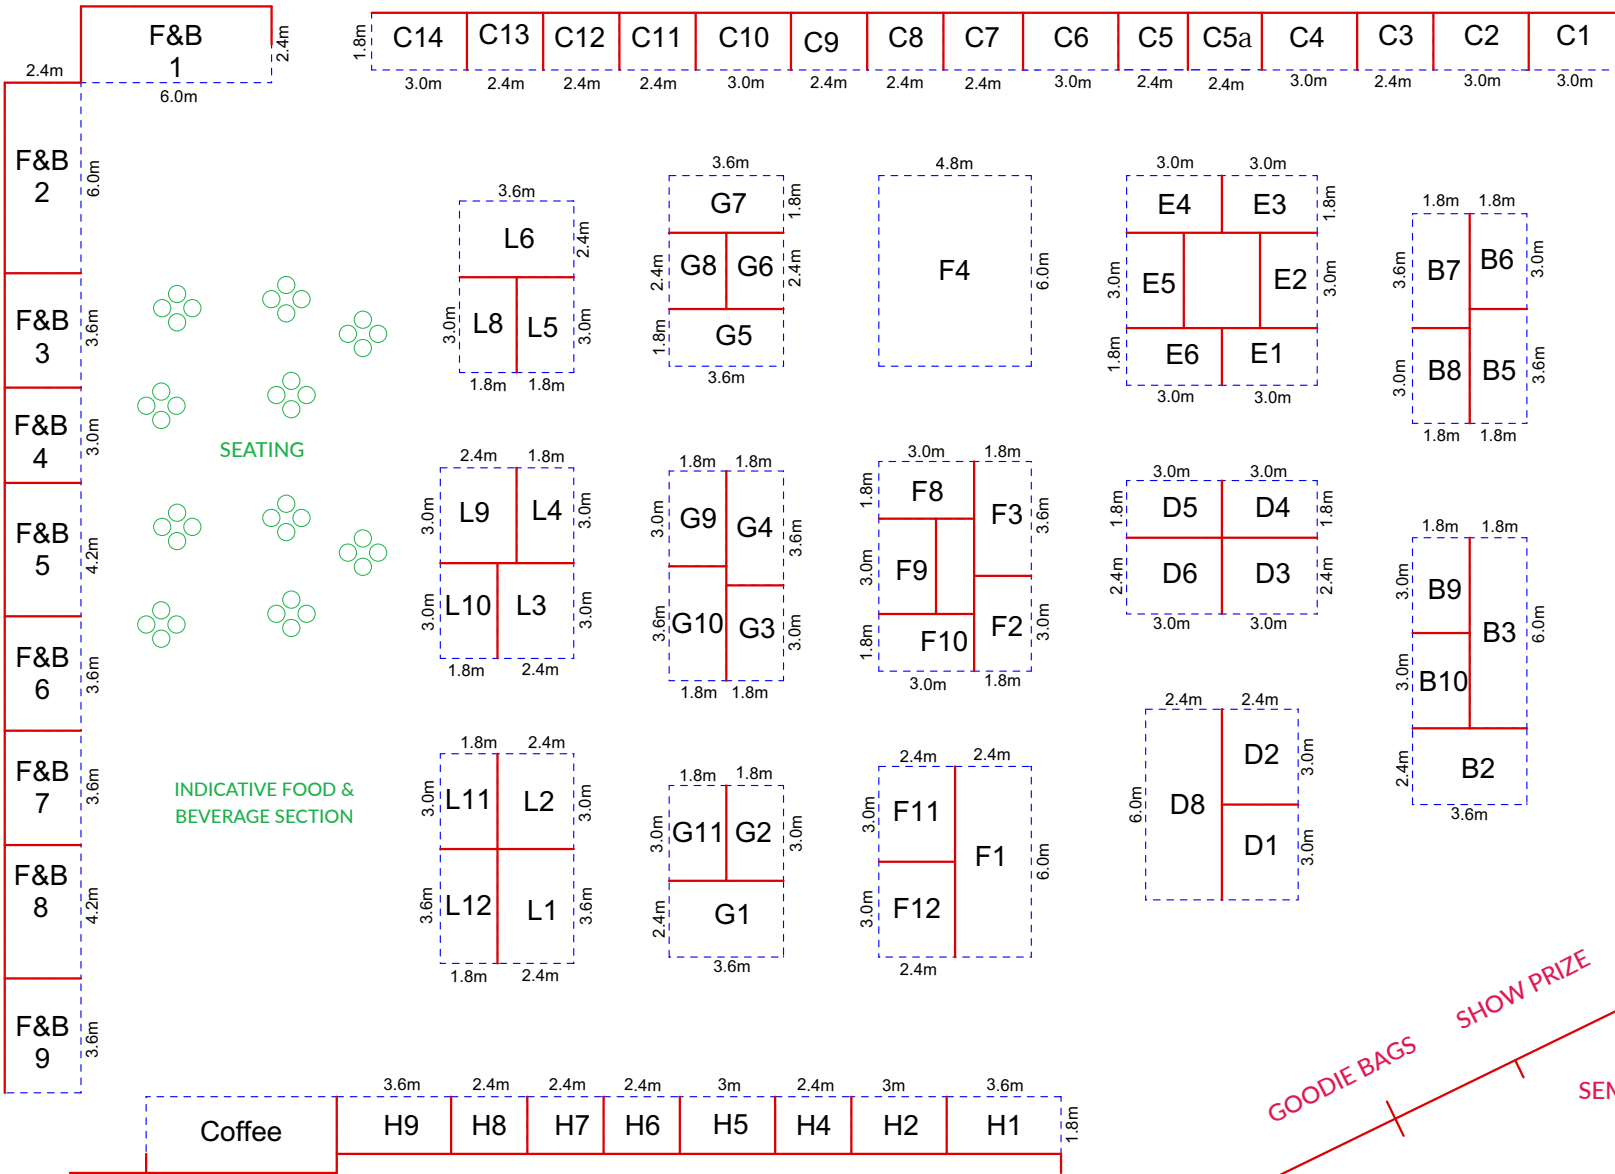

Pet Product

Transportation

GOODIE BAGS SHOW PRIZE SEMINAR ROOM

Entry & Exit

**VENUE**  
Pettigrew Green Arena  
Hawke's Bay

**EXPO OPEN**  
Saturday 10am - 5pm  
Sunday 10am - 4pm

**BUILD UP**  
Friday 9 August  
from 11am - 7pm

**PACK DOWN**  
Sunday from 4pm  
Freight collections before lunchtime Monday

Key:  
Wall   
Open Side