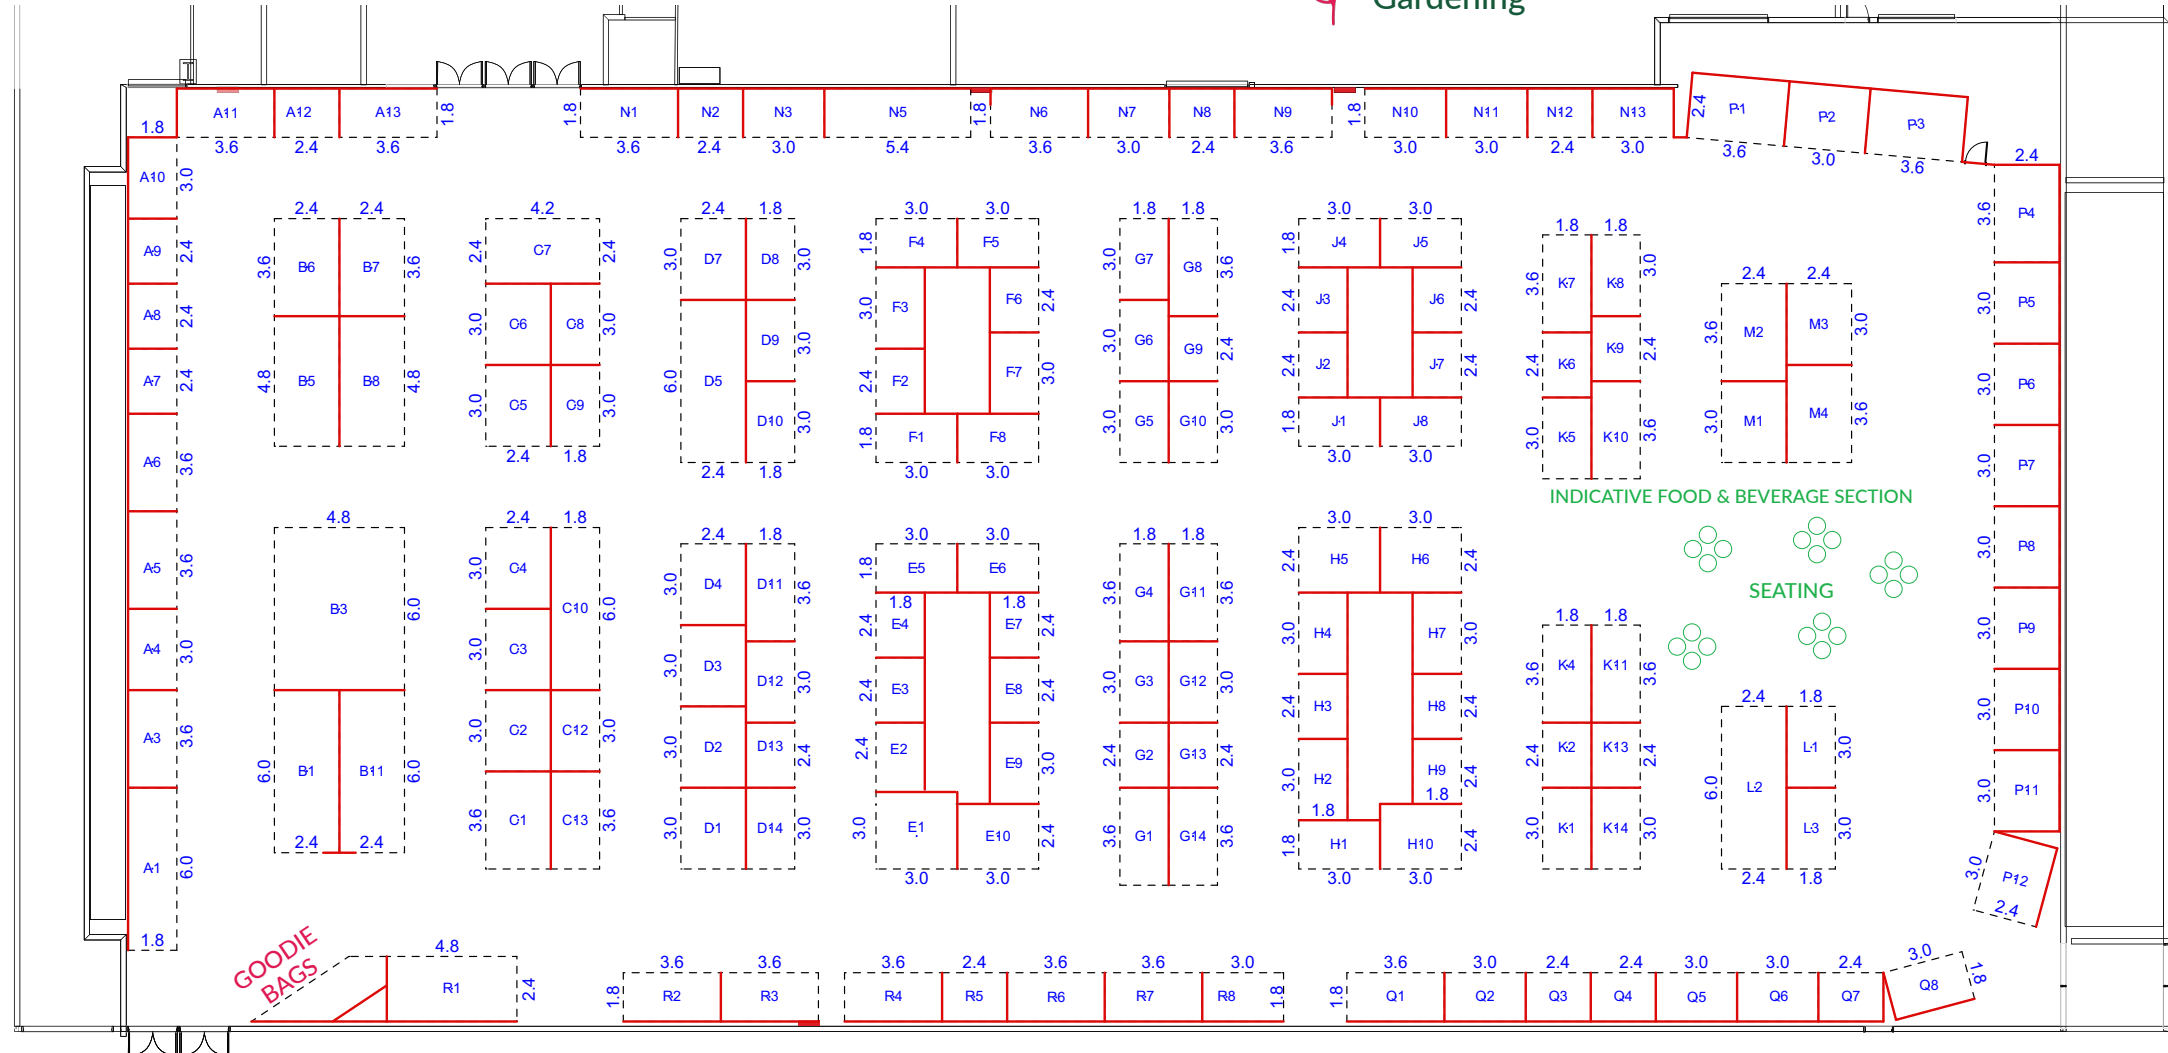

 **Home & Living**

 **Pet Product**

 **Transportation**

SHOW PRIZE
ENTRY / EXIT

Key:
Wall ———
Open Side - - - -