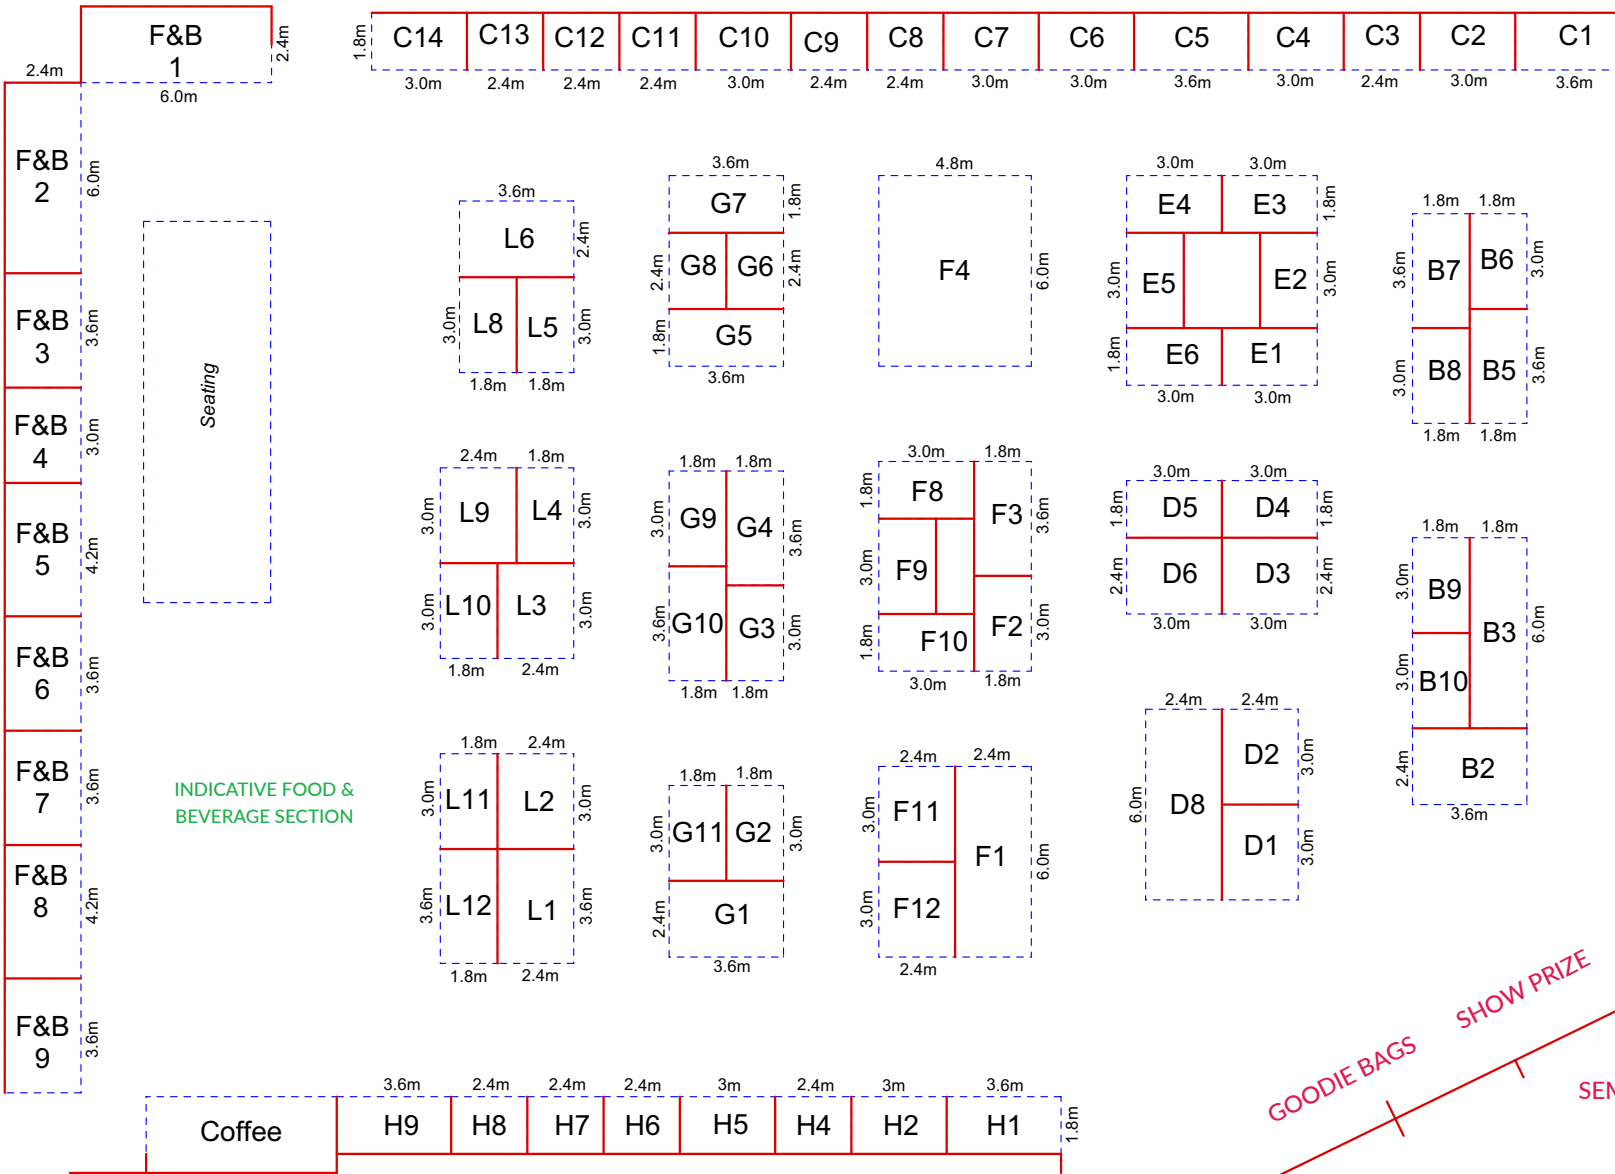

Pet Product

Transportation

GOODIE BAGS
SHOW PRIZE
SEMINAR ROOM

Entry & Exit

DRAFT

VENUE
Pettigrew Green Arena
Hawke's Bay

BUILD UP
Friday 9 August
from 11am - 7pm

EXPO OPEN
Saturday 10am - 5pm
Sunday 10am - 4pm

PACK DOWN
Sunday from 4pm
Freight collections before lunchtime Monday

Key:
Wall
Open Side