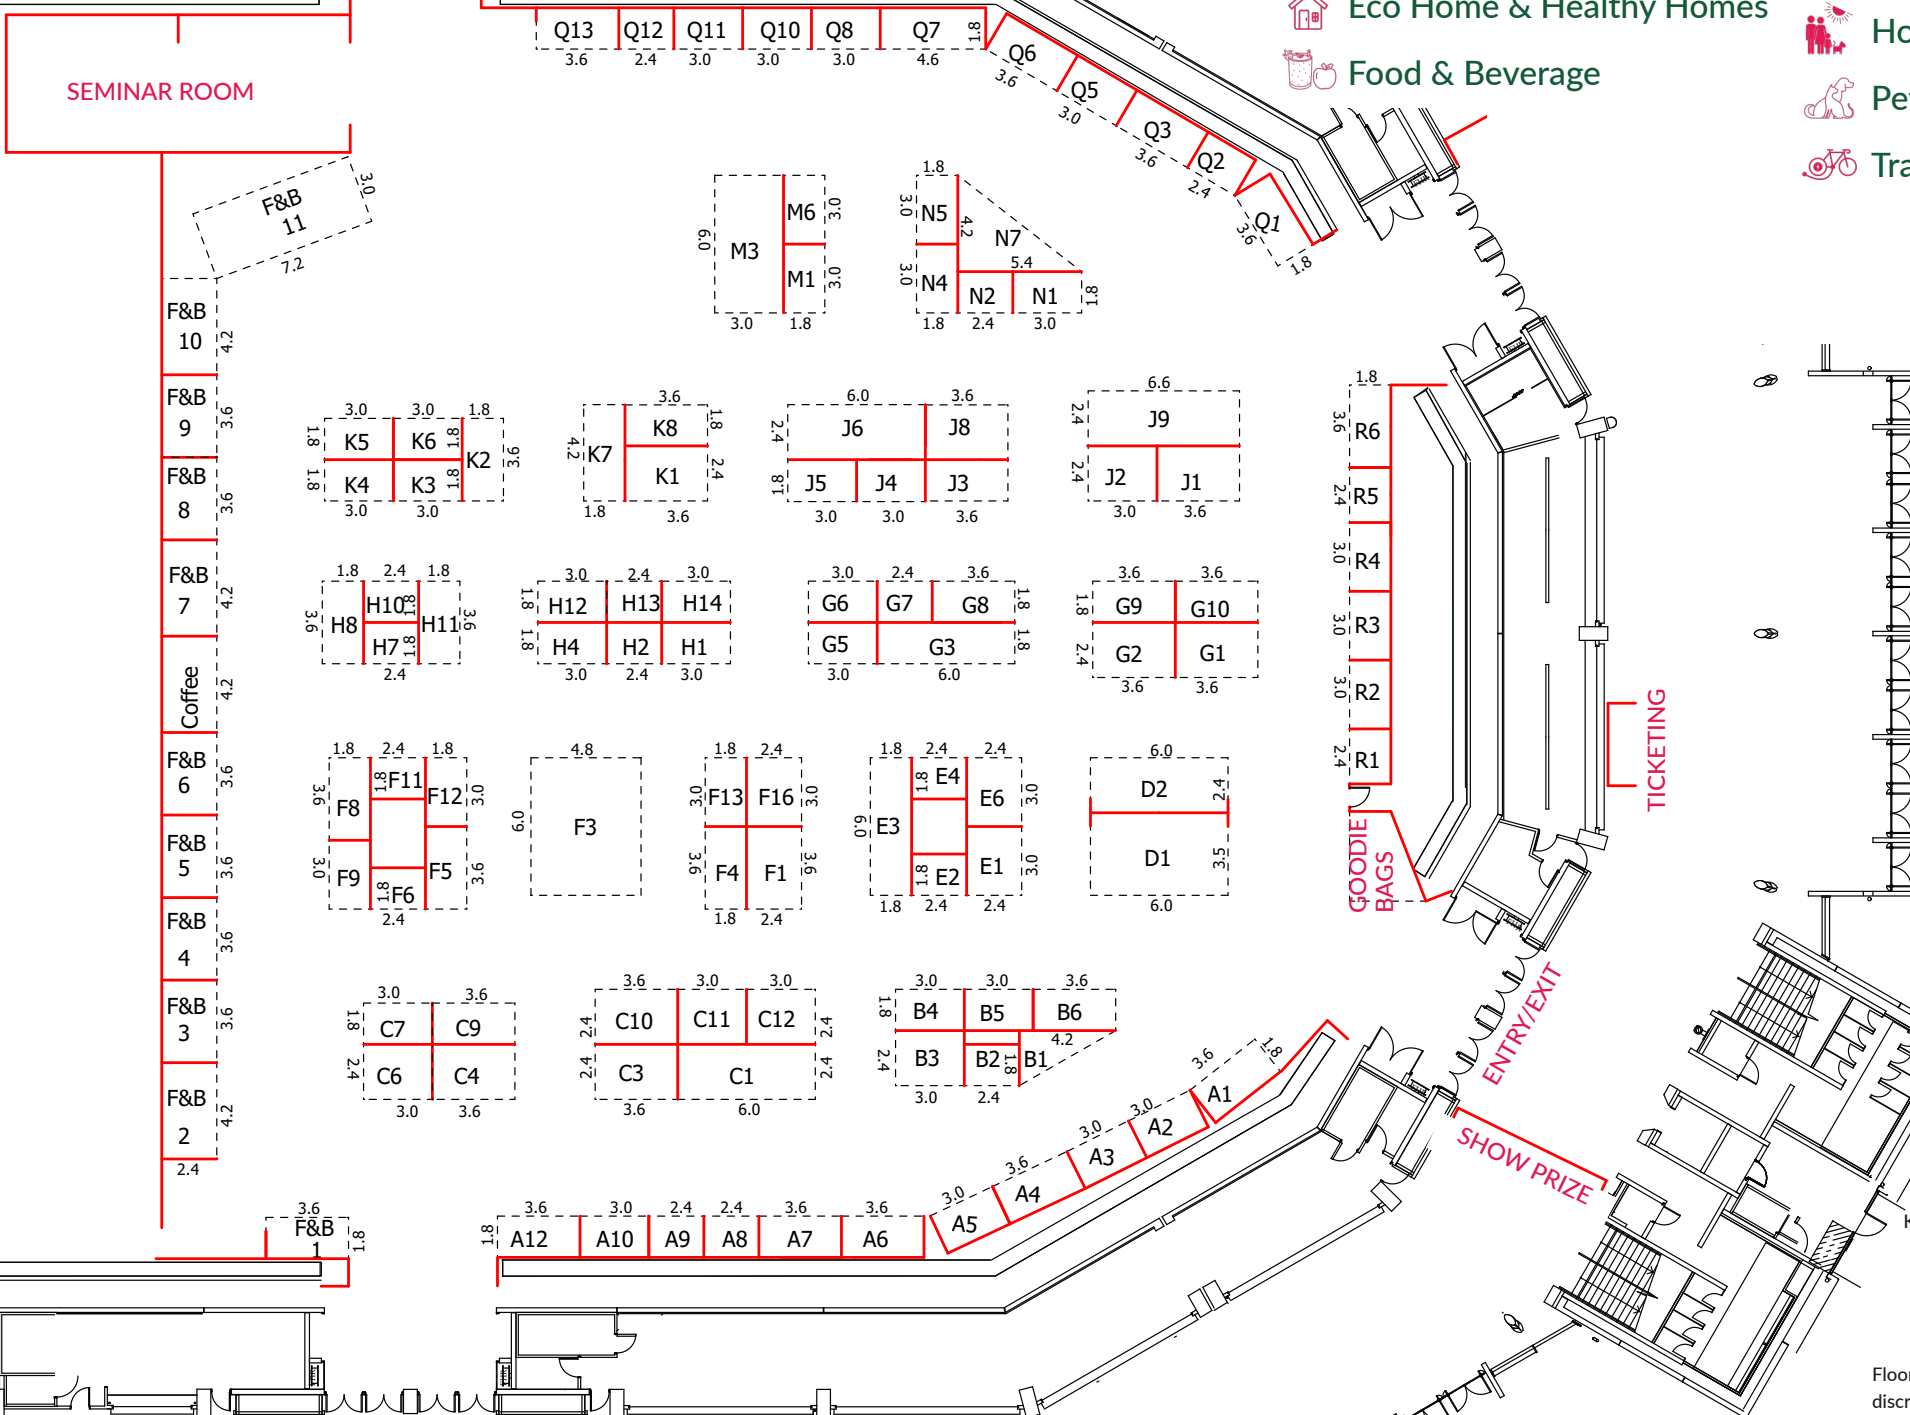

VENUE
 Wolfbrook Arena

BUILD UP
 Friday 23 August from 1pm - 7pm

EXPO OPEN
 Saturday 10am - 5pm
 Sunday 10am - 4pm

PACK DOWN
 Sunday from 4pm
 Freight collections before lunchtime Monday

Key:
 Wall ———
 Open Side - - -

Floor Plan subject to change at organisers discretion