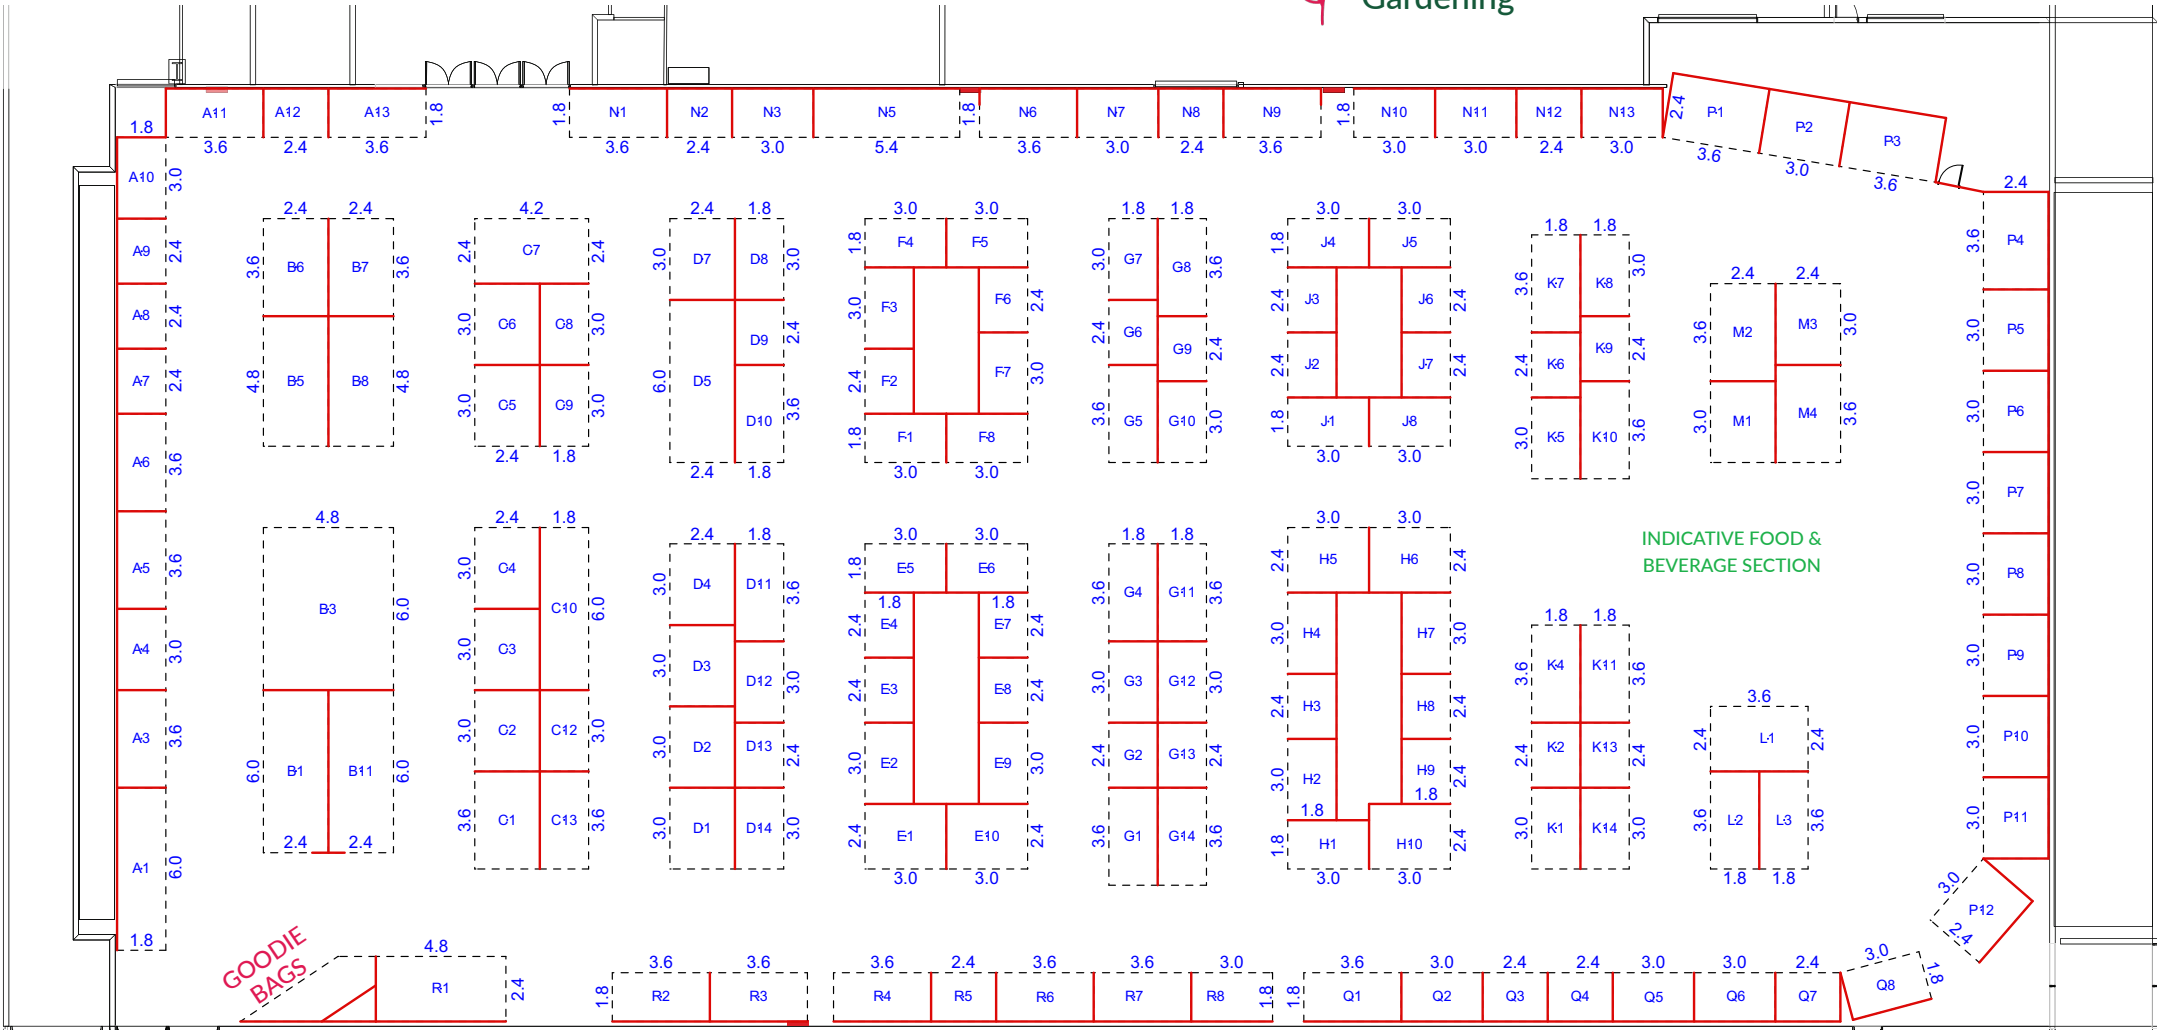

 **Home & Living**

 **Pet Product**

 **Transportation**

SHOW PRIZE

ENTRY / EXIT

DRAFT

Key:

Wall ———
Open Side - - - -

Floor Plan subject to change at organisers discretion

V2