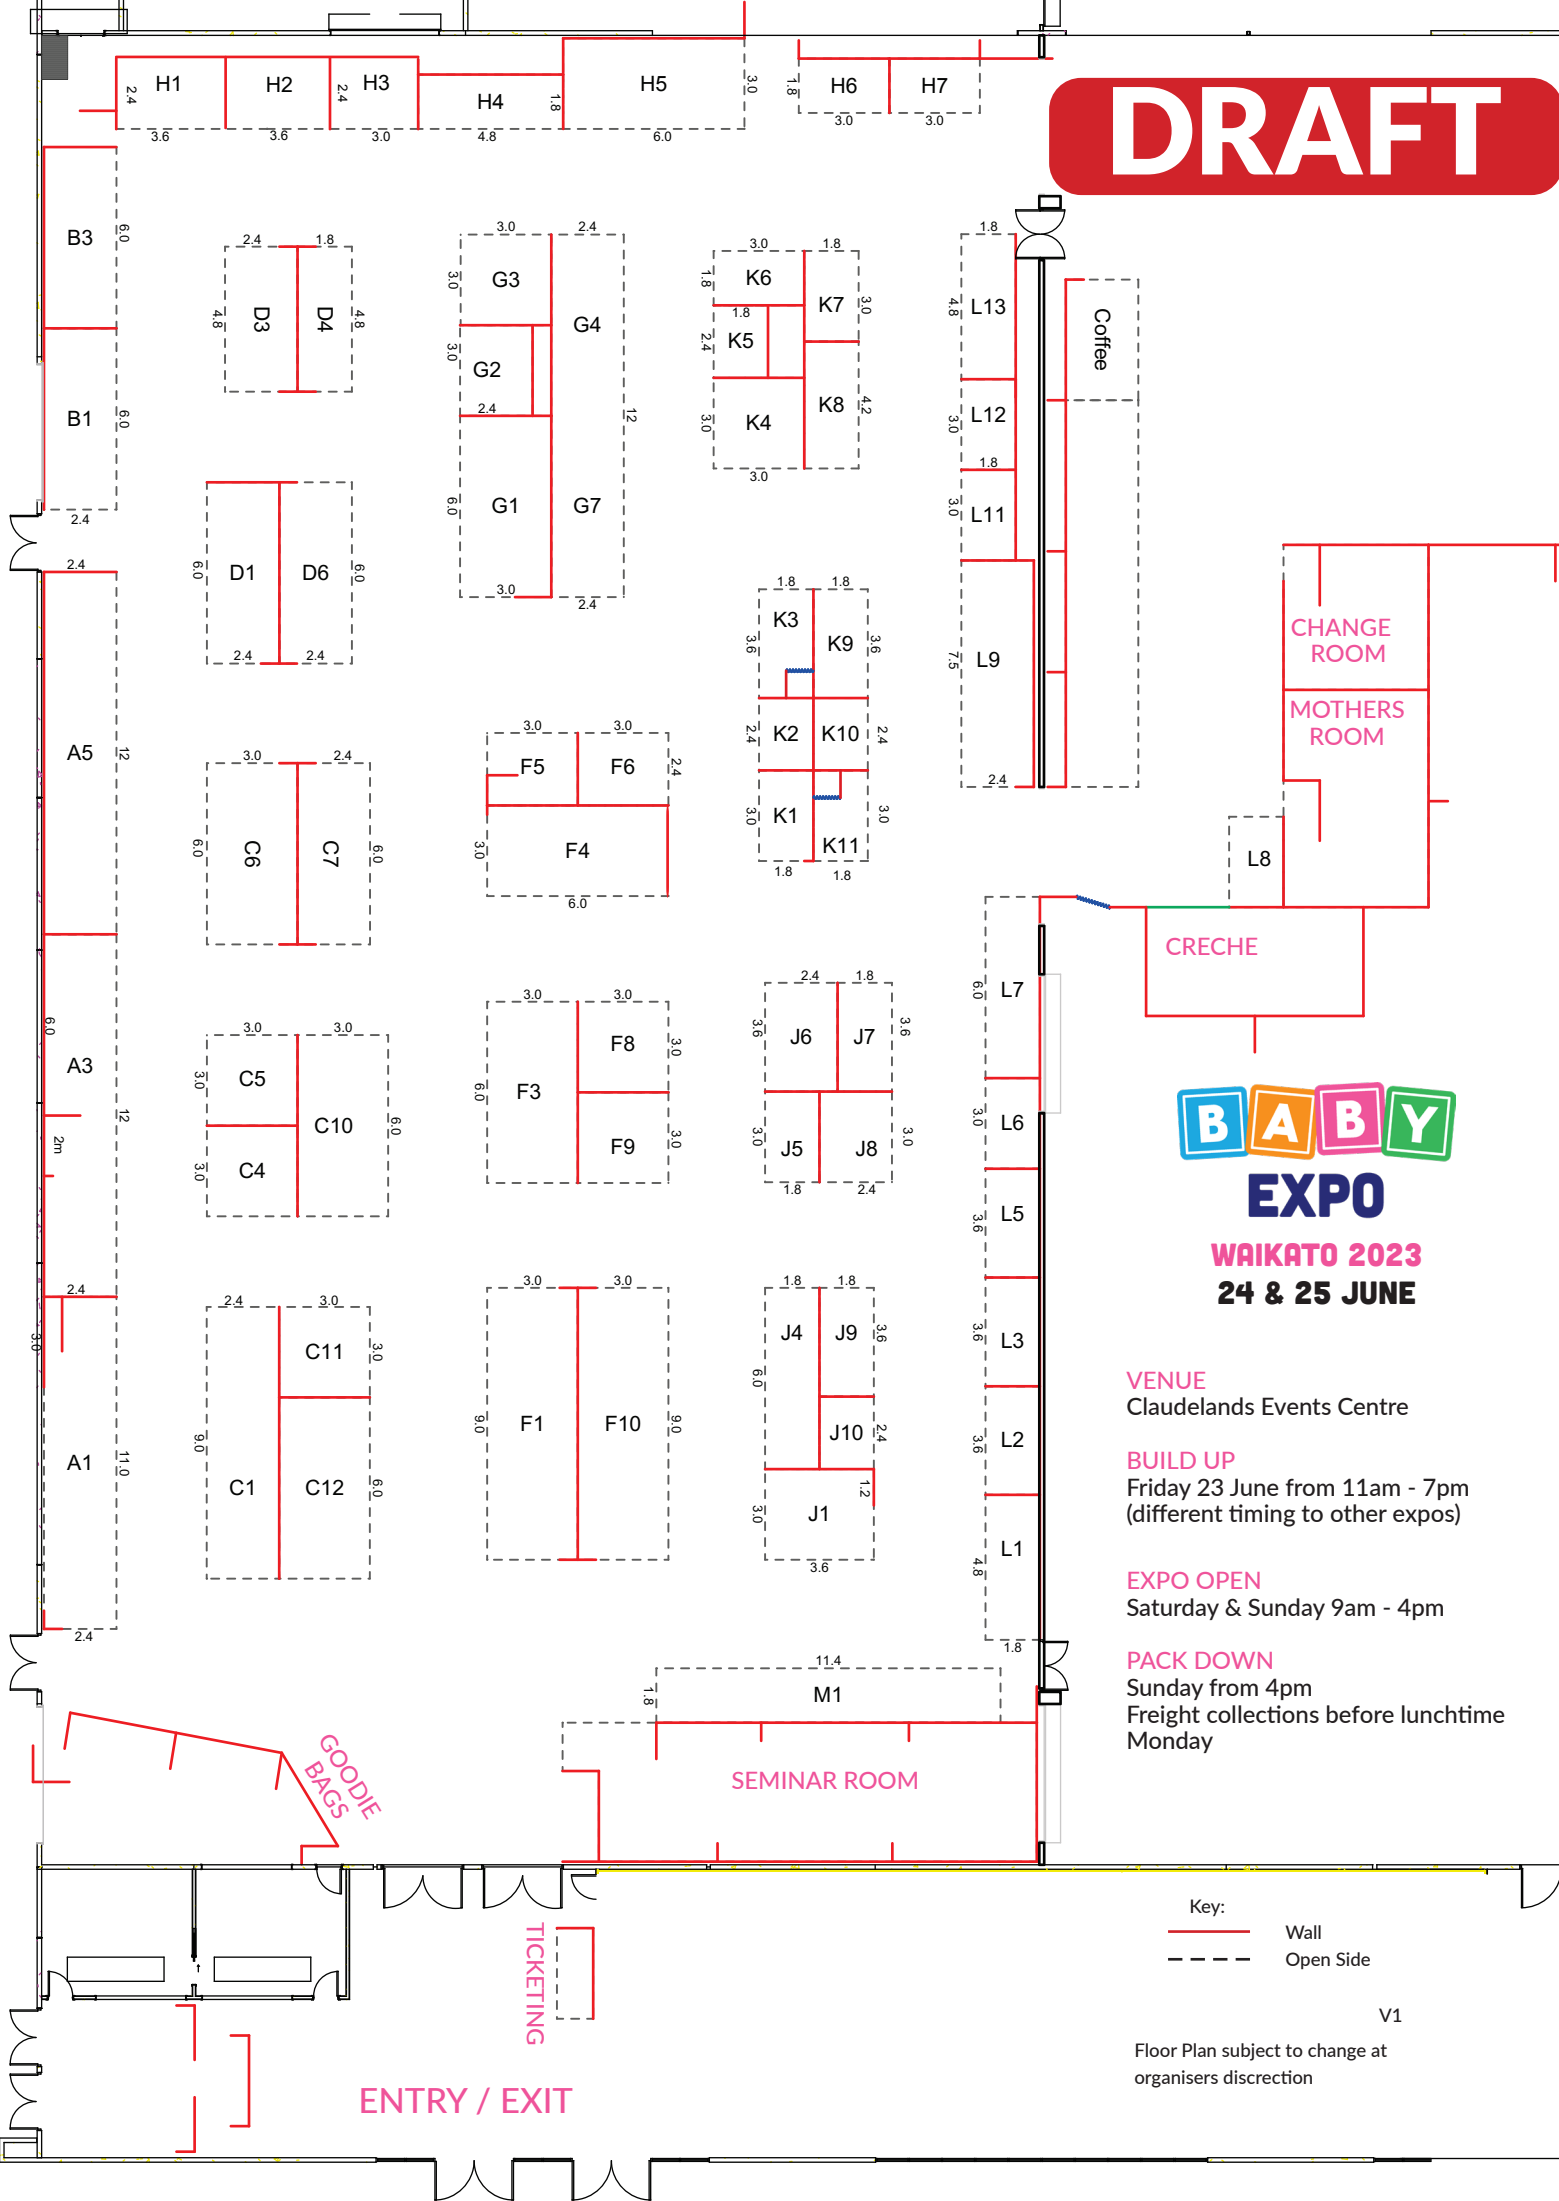

## EXPO

WAIKATO 2023  
24 & 25 JUNE

**VENUE**  
Claudelands Events Centre

**BUILD UP**  
Friday 23 June from 11am - 7pm  
(different timing to other expos)

**EXPO OPEN**  
Saturday & Sunday 9am - 4pm

**PACK DOWN**  
Sunday from 4pm  
Freight collections before lunchtime  
Monday

Key:  
— Wall  
- - - Open Side

V1

Floor Plan subject to change at  
organisers discretion