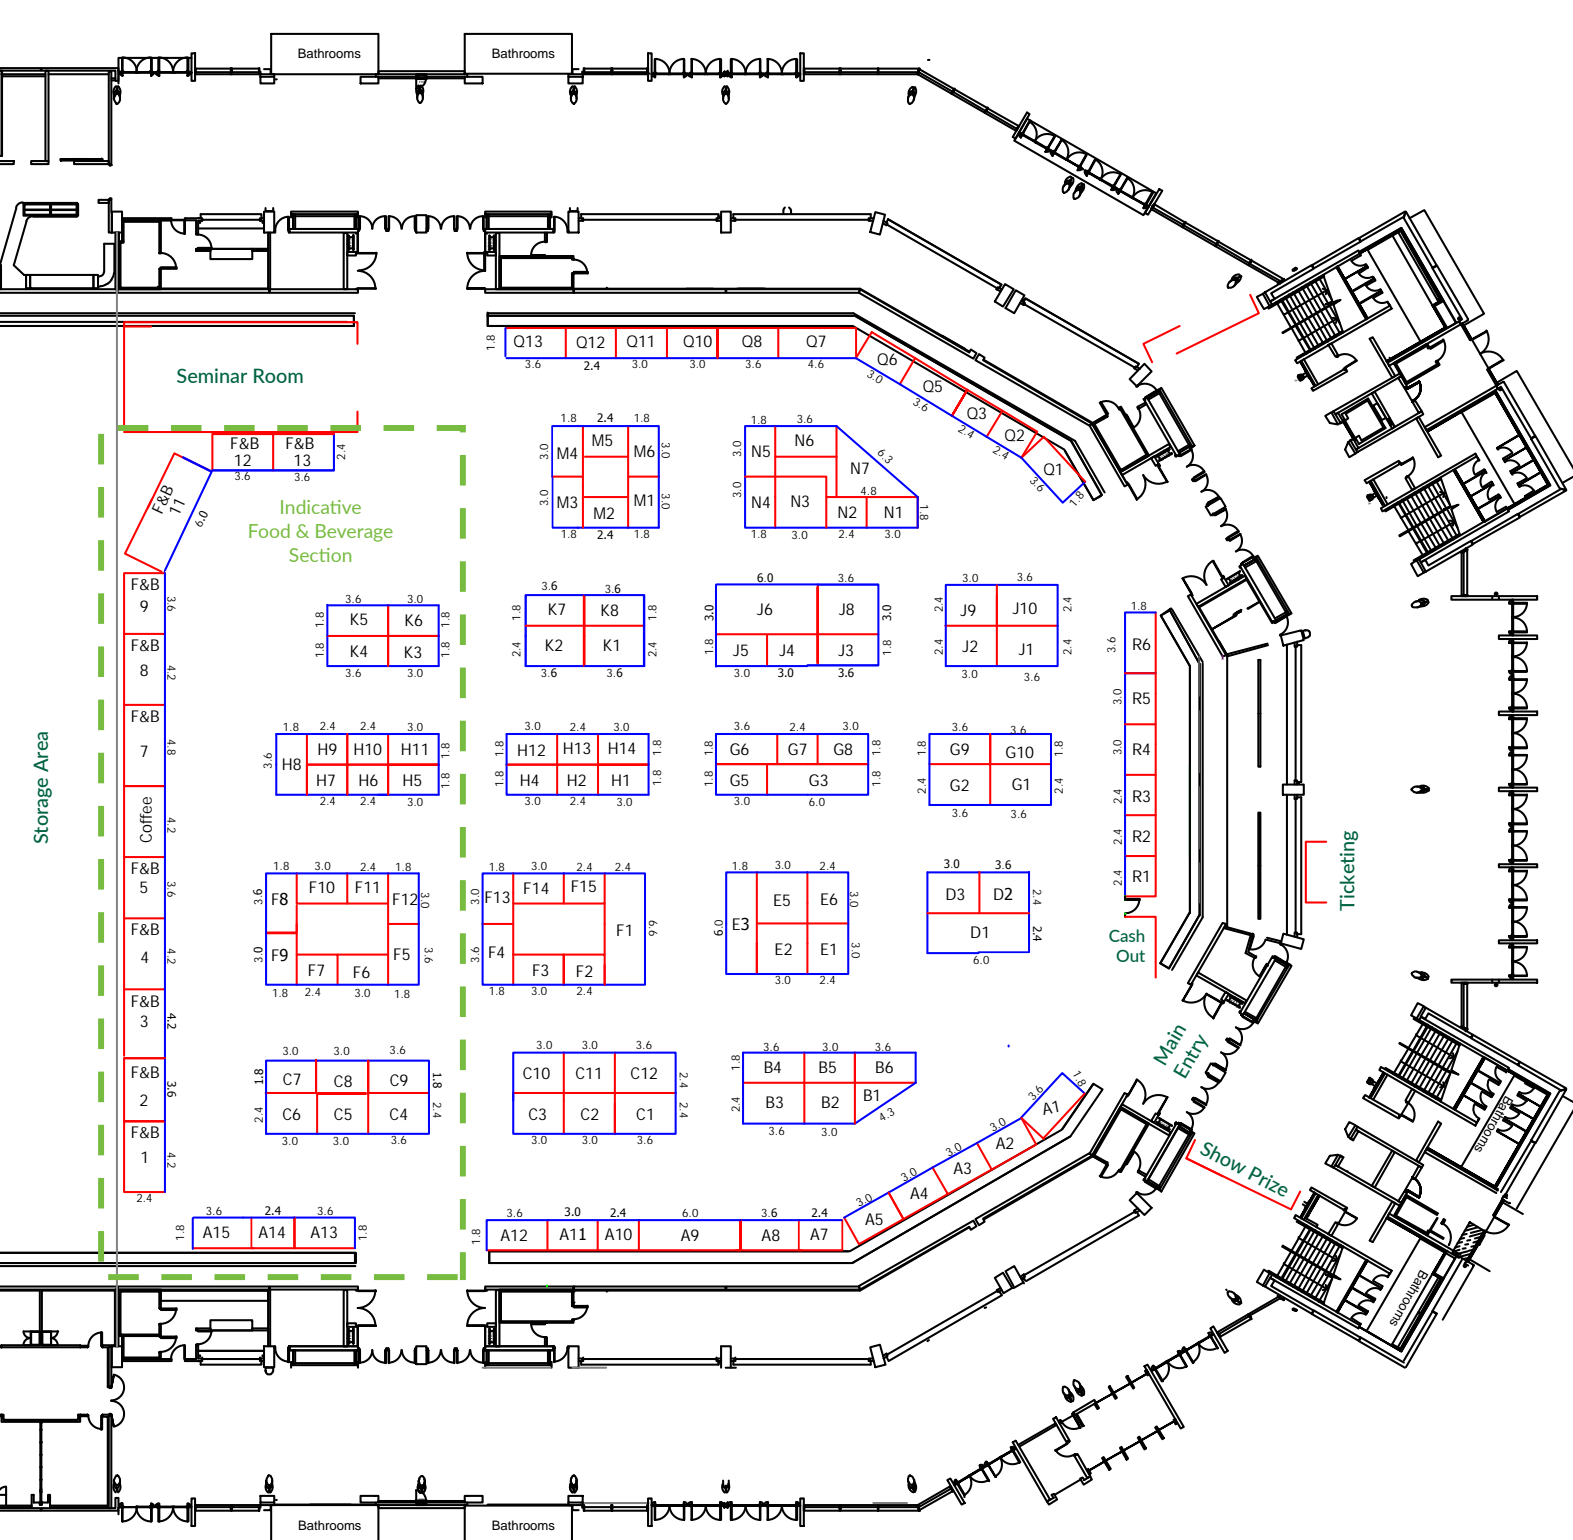

Freight collections before lunchtime Monday

— RED = WALL  
— BLUE = OPEN

\*Floor plan subject to change at organisers discretion V5