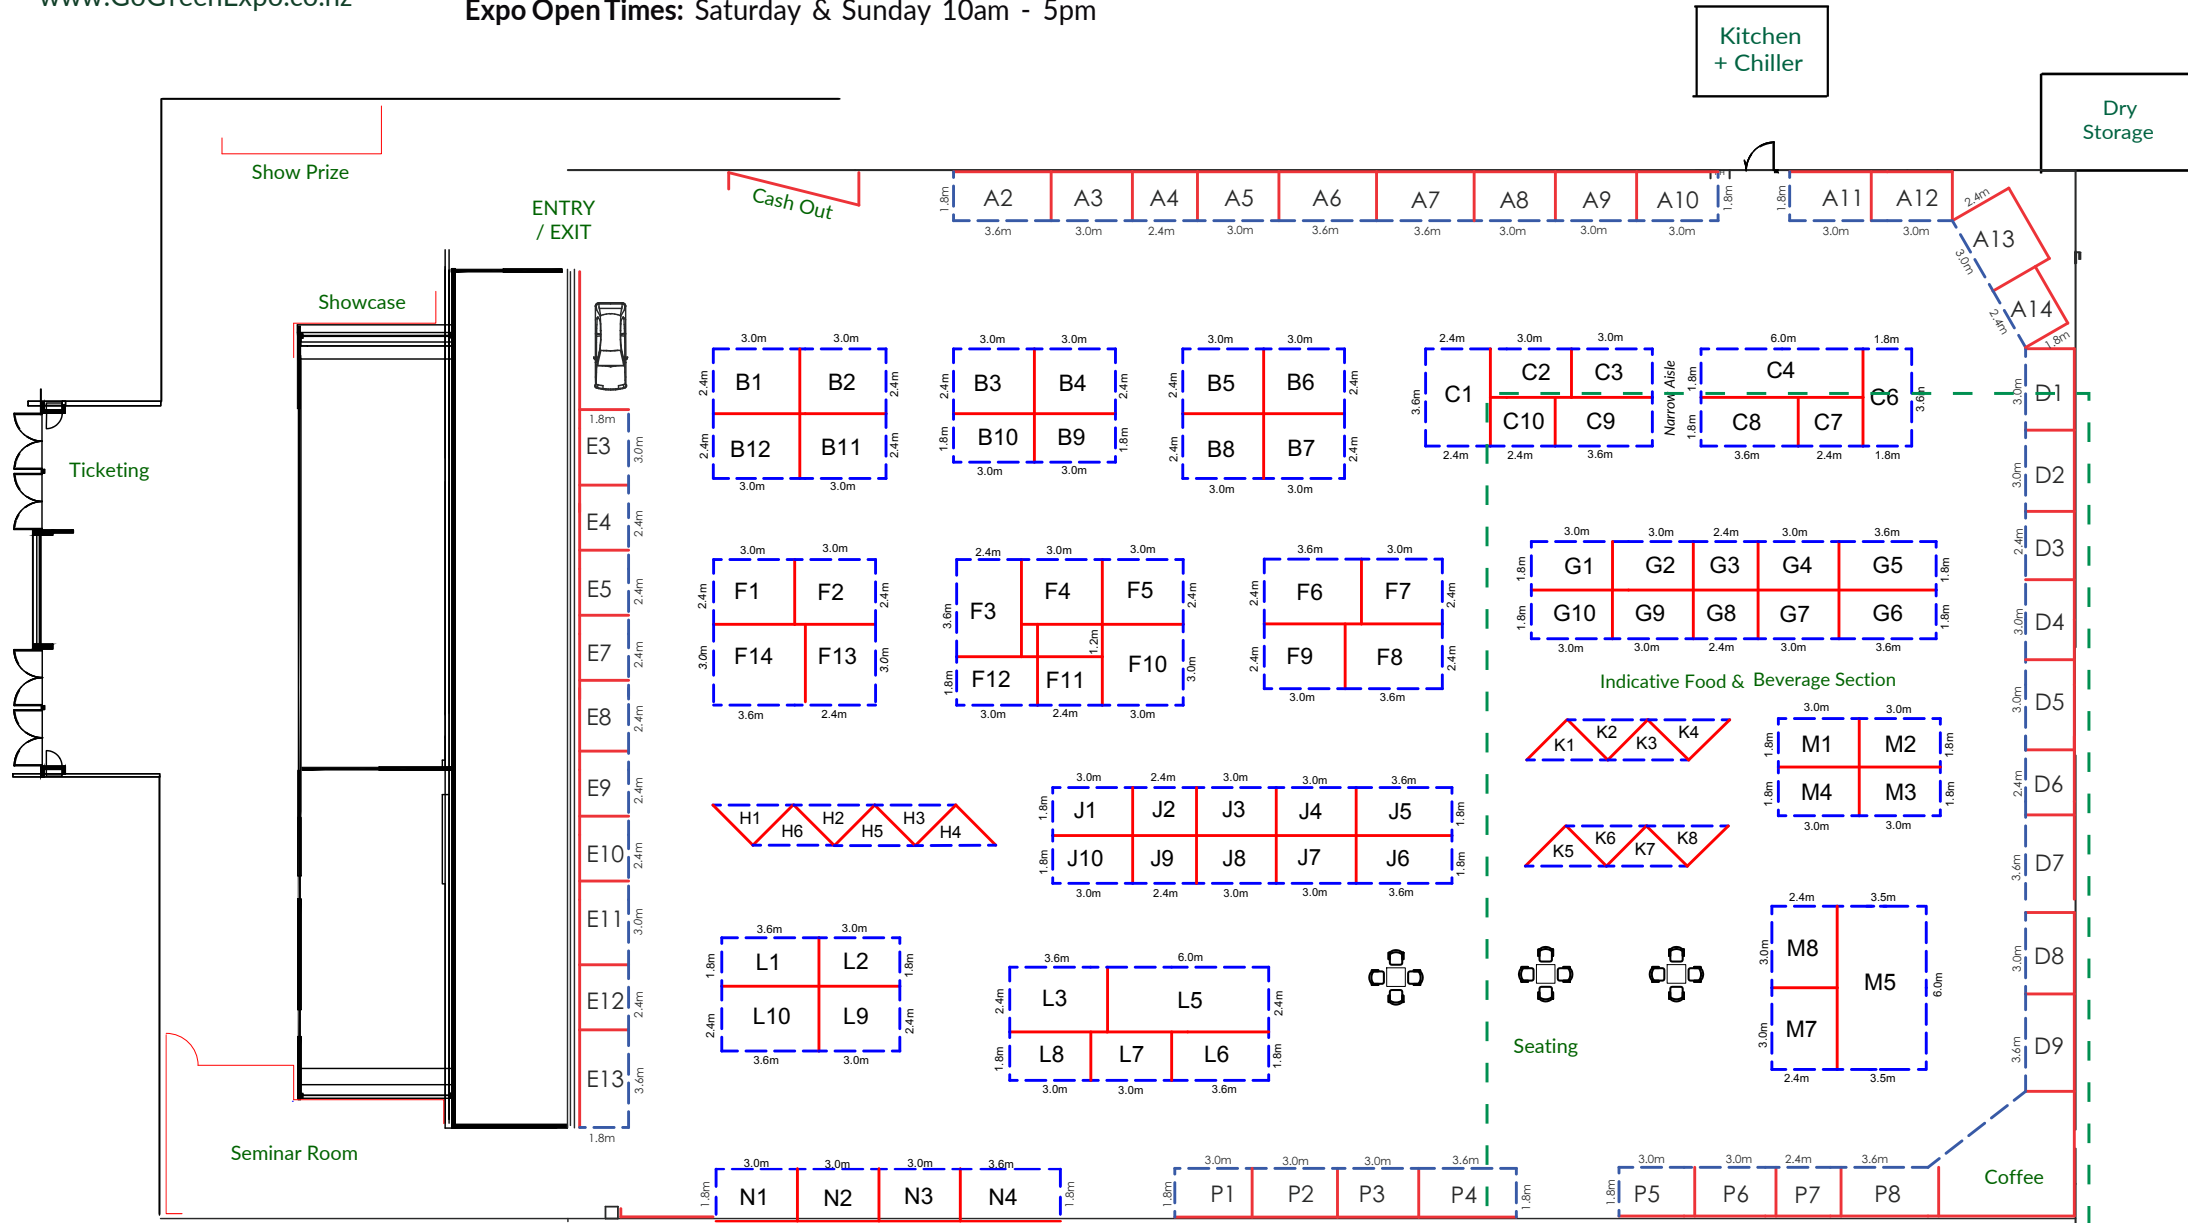

# WELLINGTON 2022

Venue: TSB Arena, Queens Wharf, CBD

Dates: 5 & 6 November, 2022

Expo Open Times: Saturday & Sunday 10am - 5pm

www.GoGreenExpo.co.nz

Exhibitor Build Up:

Friday 4 November (from 1pm - 7pm)

Note: 1pm timing varies to other cities

Exhibitor Pack Down: Sunday 6 November

Freight collections before lunchtime Monday

— RED = WALL  
 - - - BLUE = OPEN

Access for bike demo's etc

\*Floor plan subject to change at organisers discretion V5