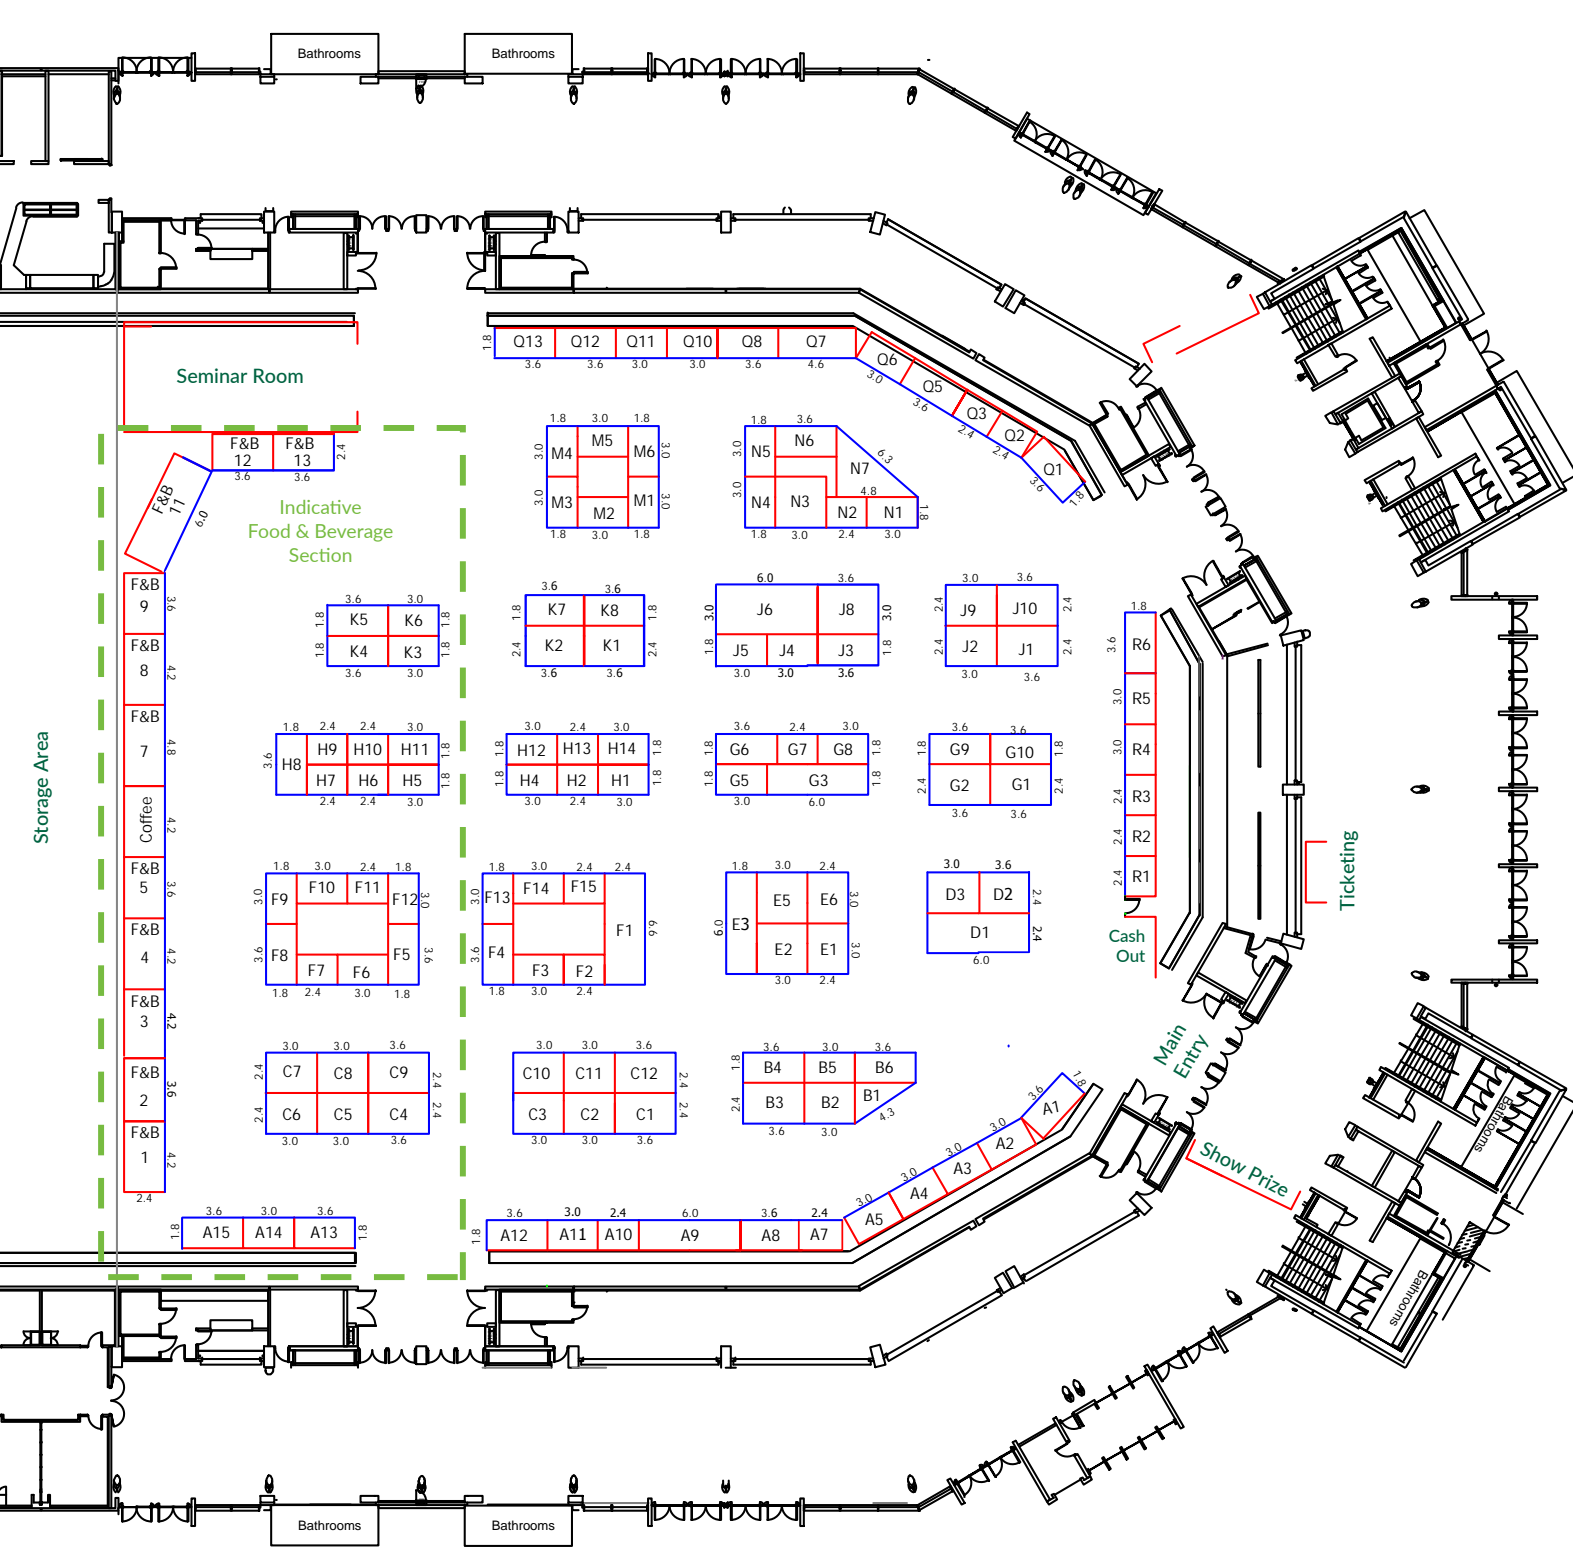

Exhibitor Pack Down: Sunday 7 August

Freight collections before lunchtime Monday

- RED = WALL
- BLUE = OPEN

*Floor plan subject to change at organisers discretion V3