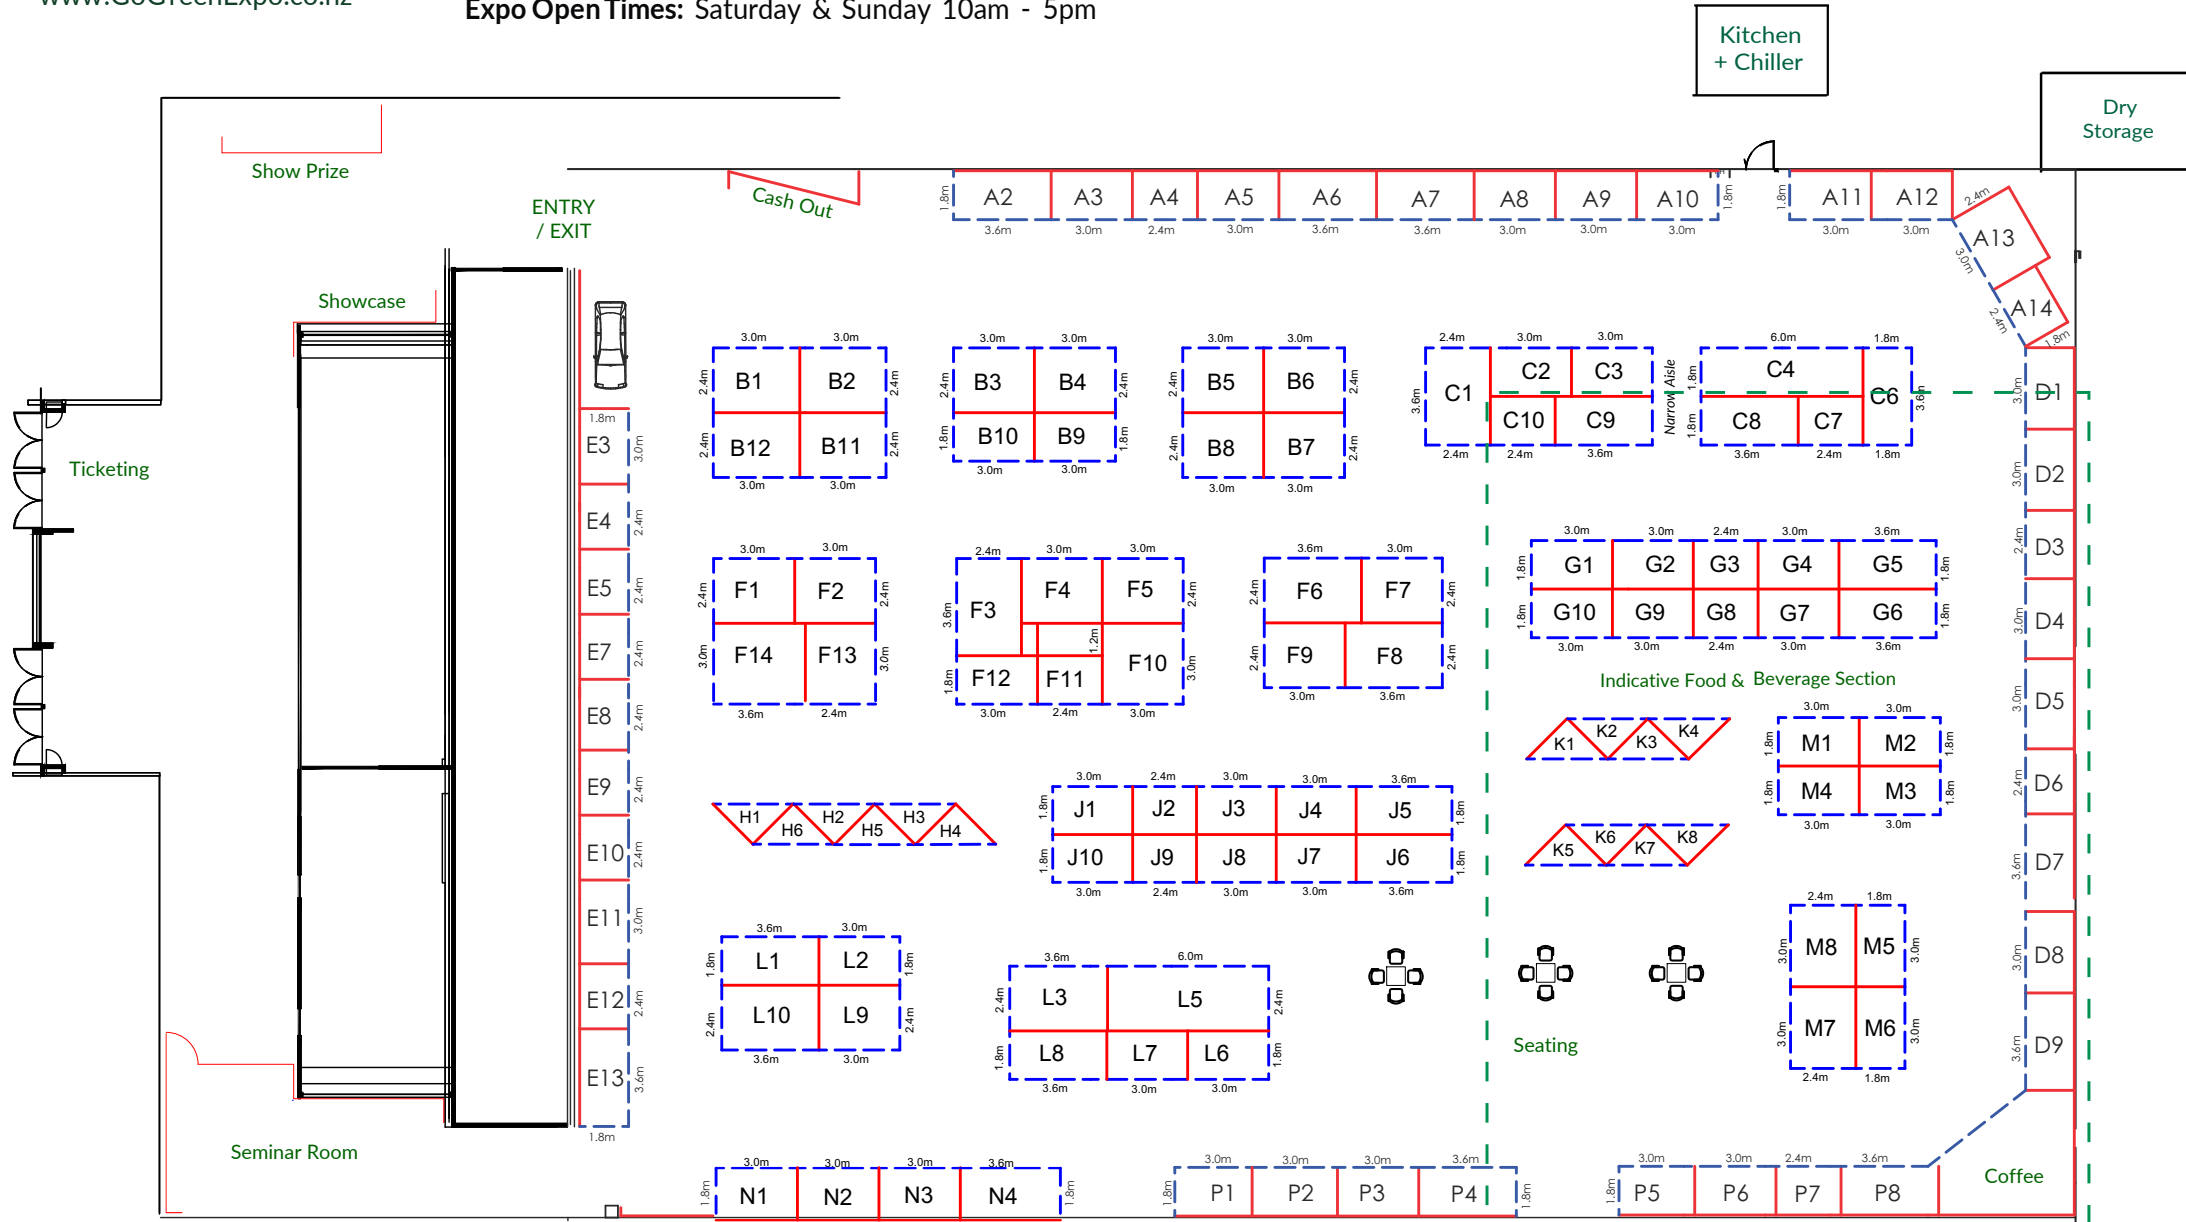

WELLINGTON 2022

Venue: TSB Arena, Queens Wharf, CBD

Dates: 5 & 6 November, 2022

Expo Open Times: Saturday & Sunday 10am - 5pm

www.GoGreenExpo.co.nz

Exhibitor Build Up:

Friday 4 November (from 1pm - 7pm)

Note: 1pm timing varies to other cities

Exhibitor Pack Down: Sunday 6 November

Freight collections before lunchtime Monday

— RED = WALL
 - - - BLUE = OPEN

Access for bike demo's etc

*Floor plan subject to change at organisers discretion V4