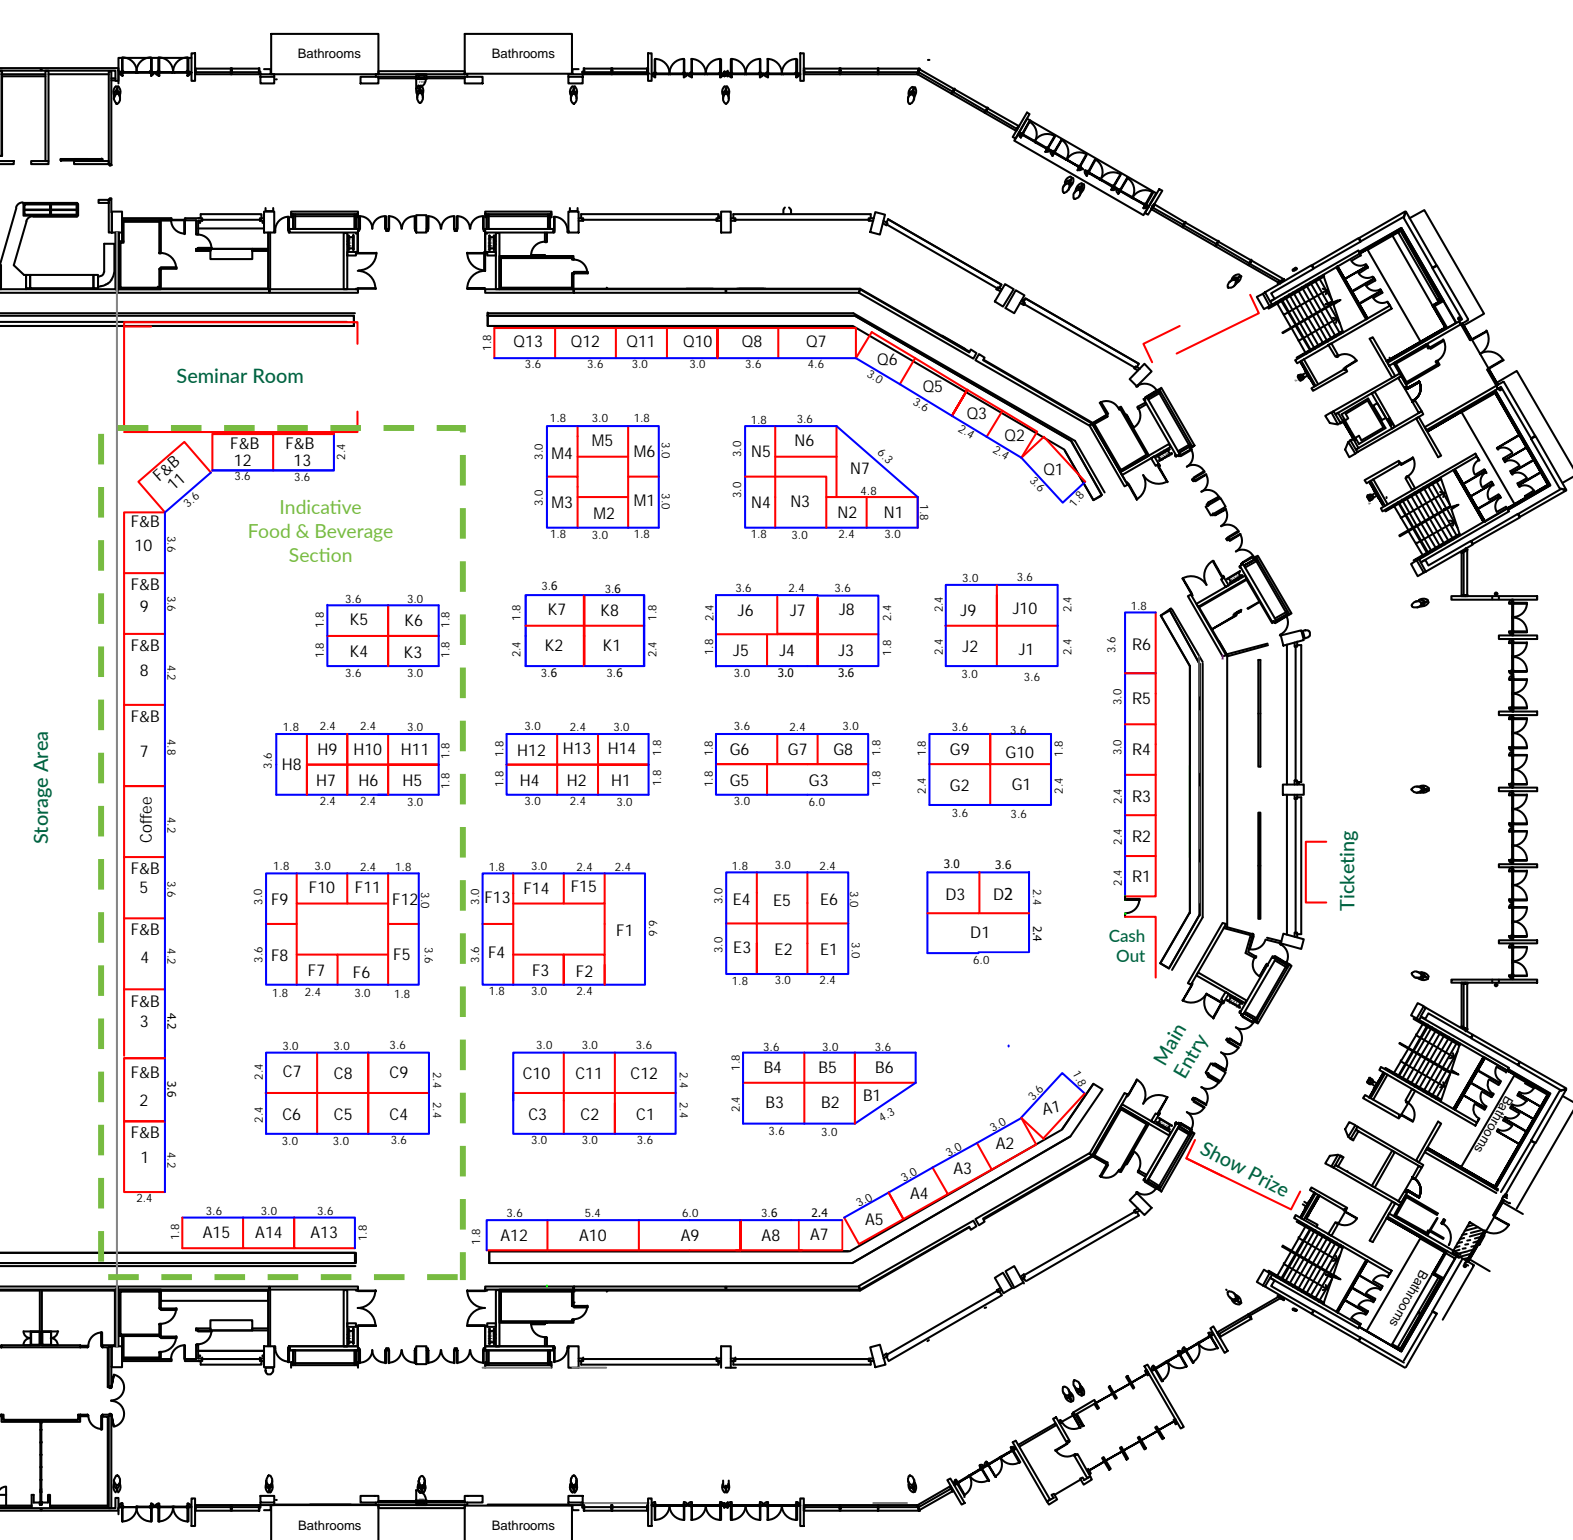

Freight collections before lunchtime Monday

— RED = WALL  
— BLUE = OPEN

\*Floor plan subject to change at organisers discretion V2