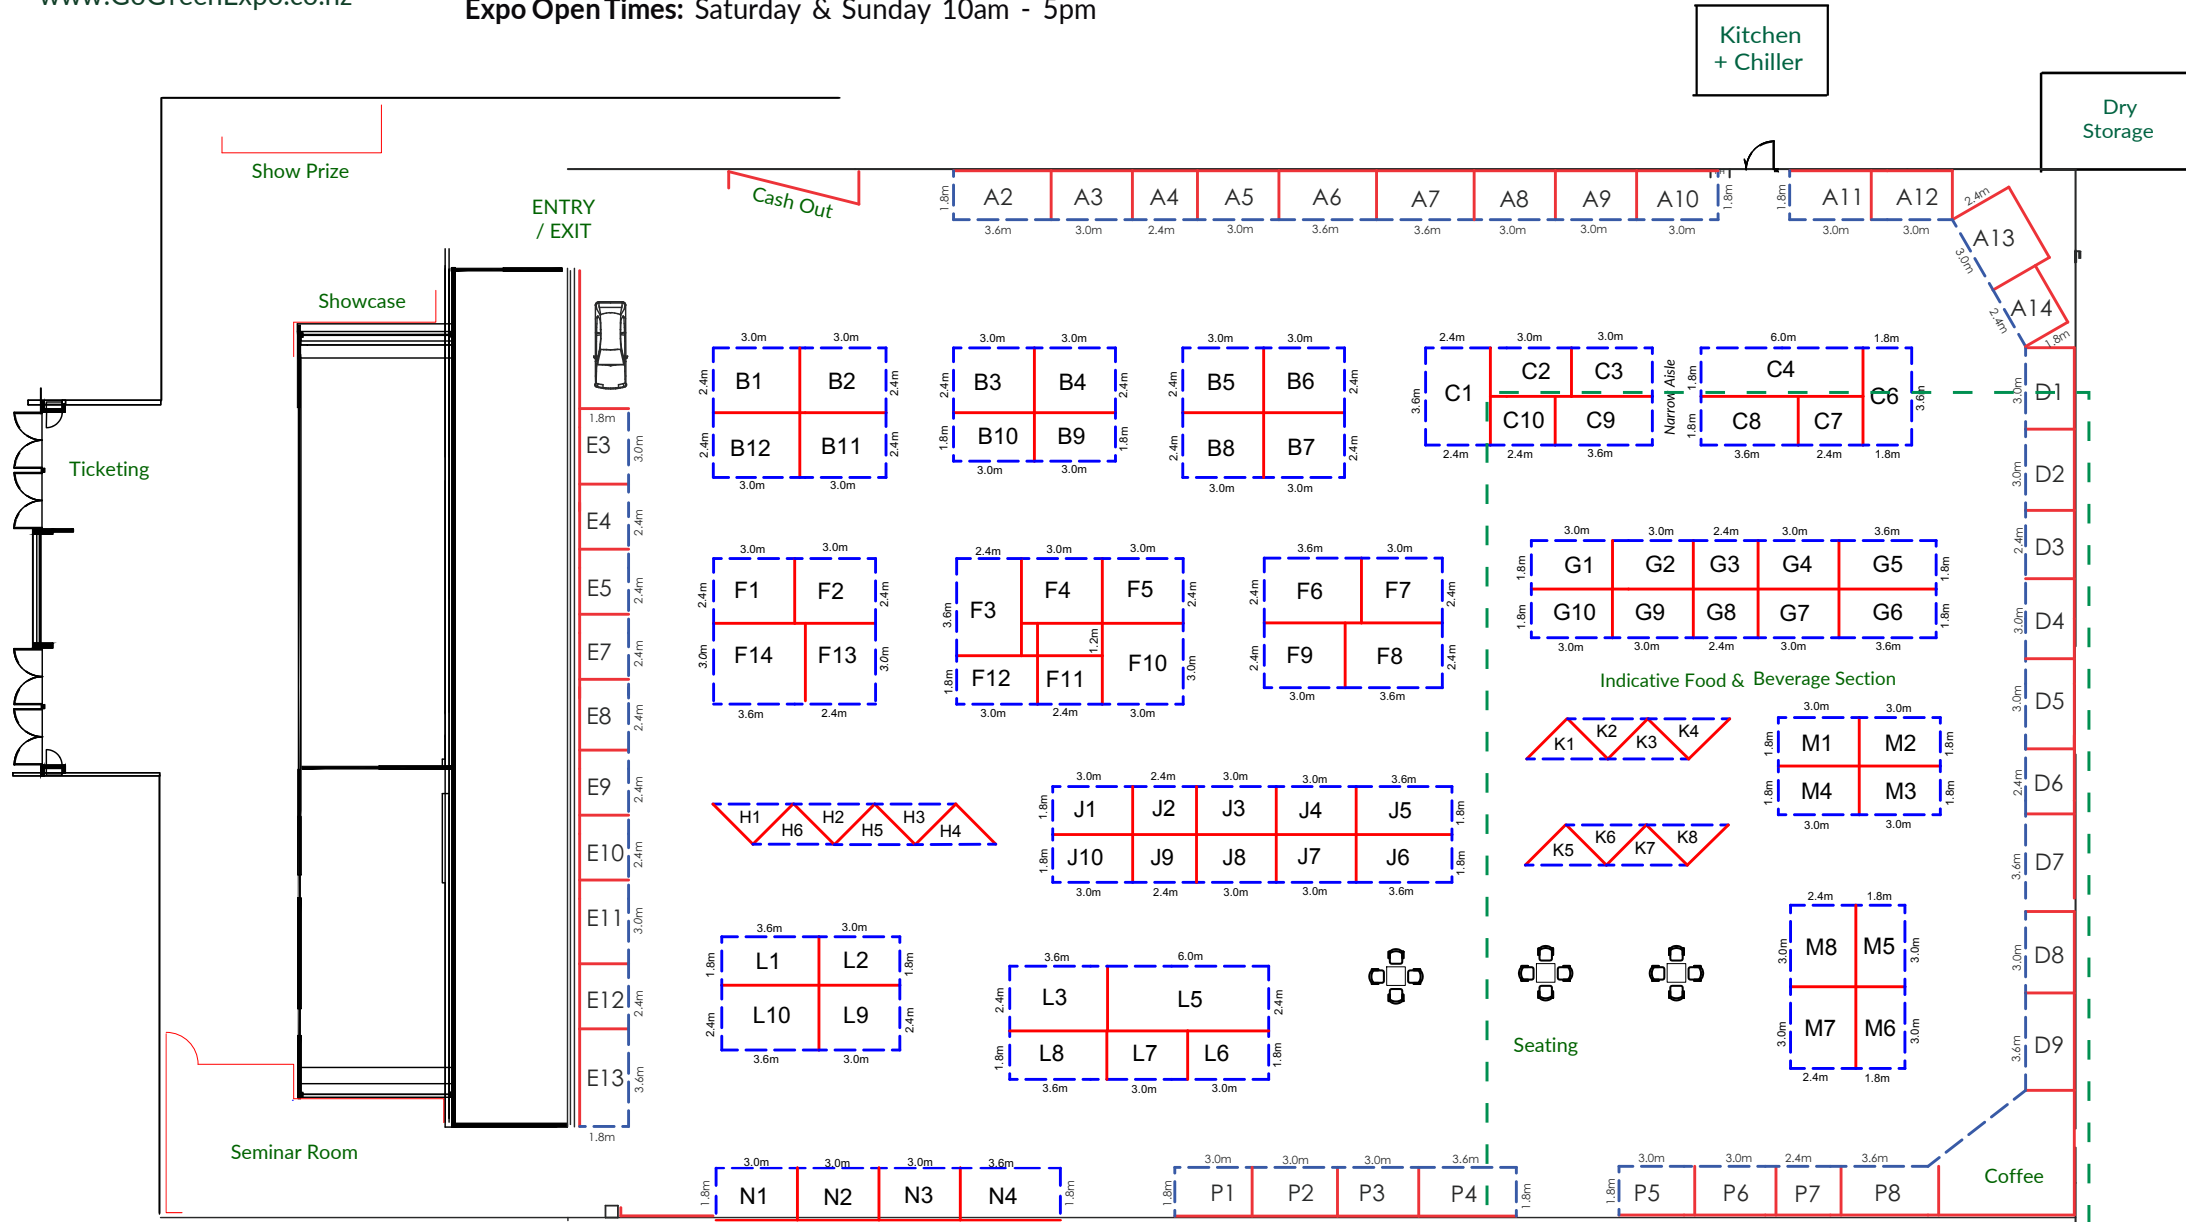

# WELLINGTON 2022

Venue: TSB Arena, Queens Wharf, CBD

Dates: 5 & 6 November, 2022

Expo Open Times: Saturday & Sunday 10am - 5pm

www.GoGreenExpo.co.nz

Exhibitor Build Up:

Friday 4 November (from 1pm - 7pm)

Exhibitor Pack Down: Sunday 6 November

Freight collections before lunchtime Monday

— RED = WALL  
 - - - BLUE = OPEN

Access for bike demo's etc

\*Floor plan subject to change at organisers discretion V4