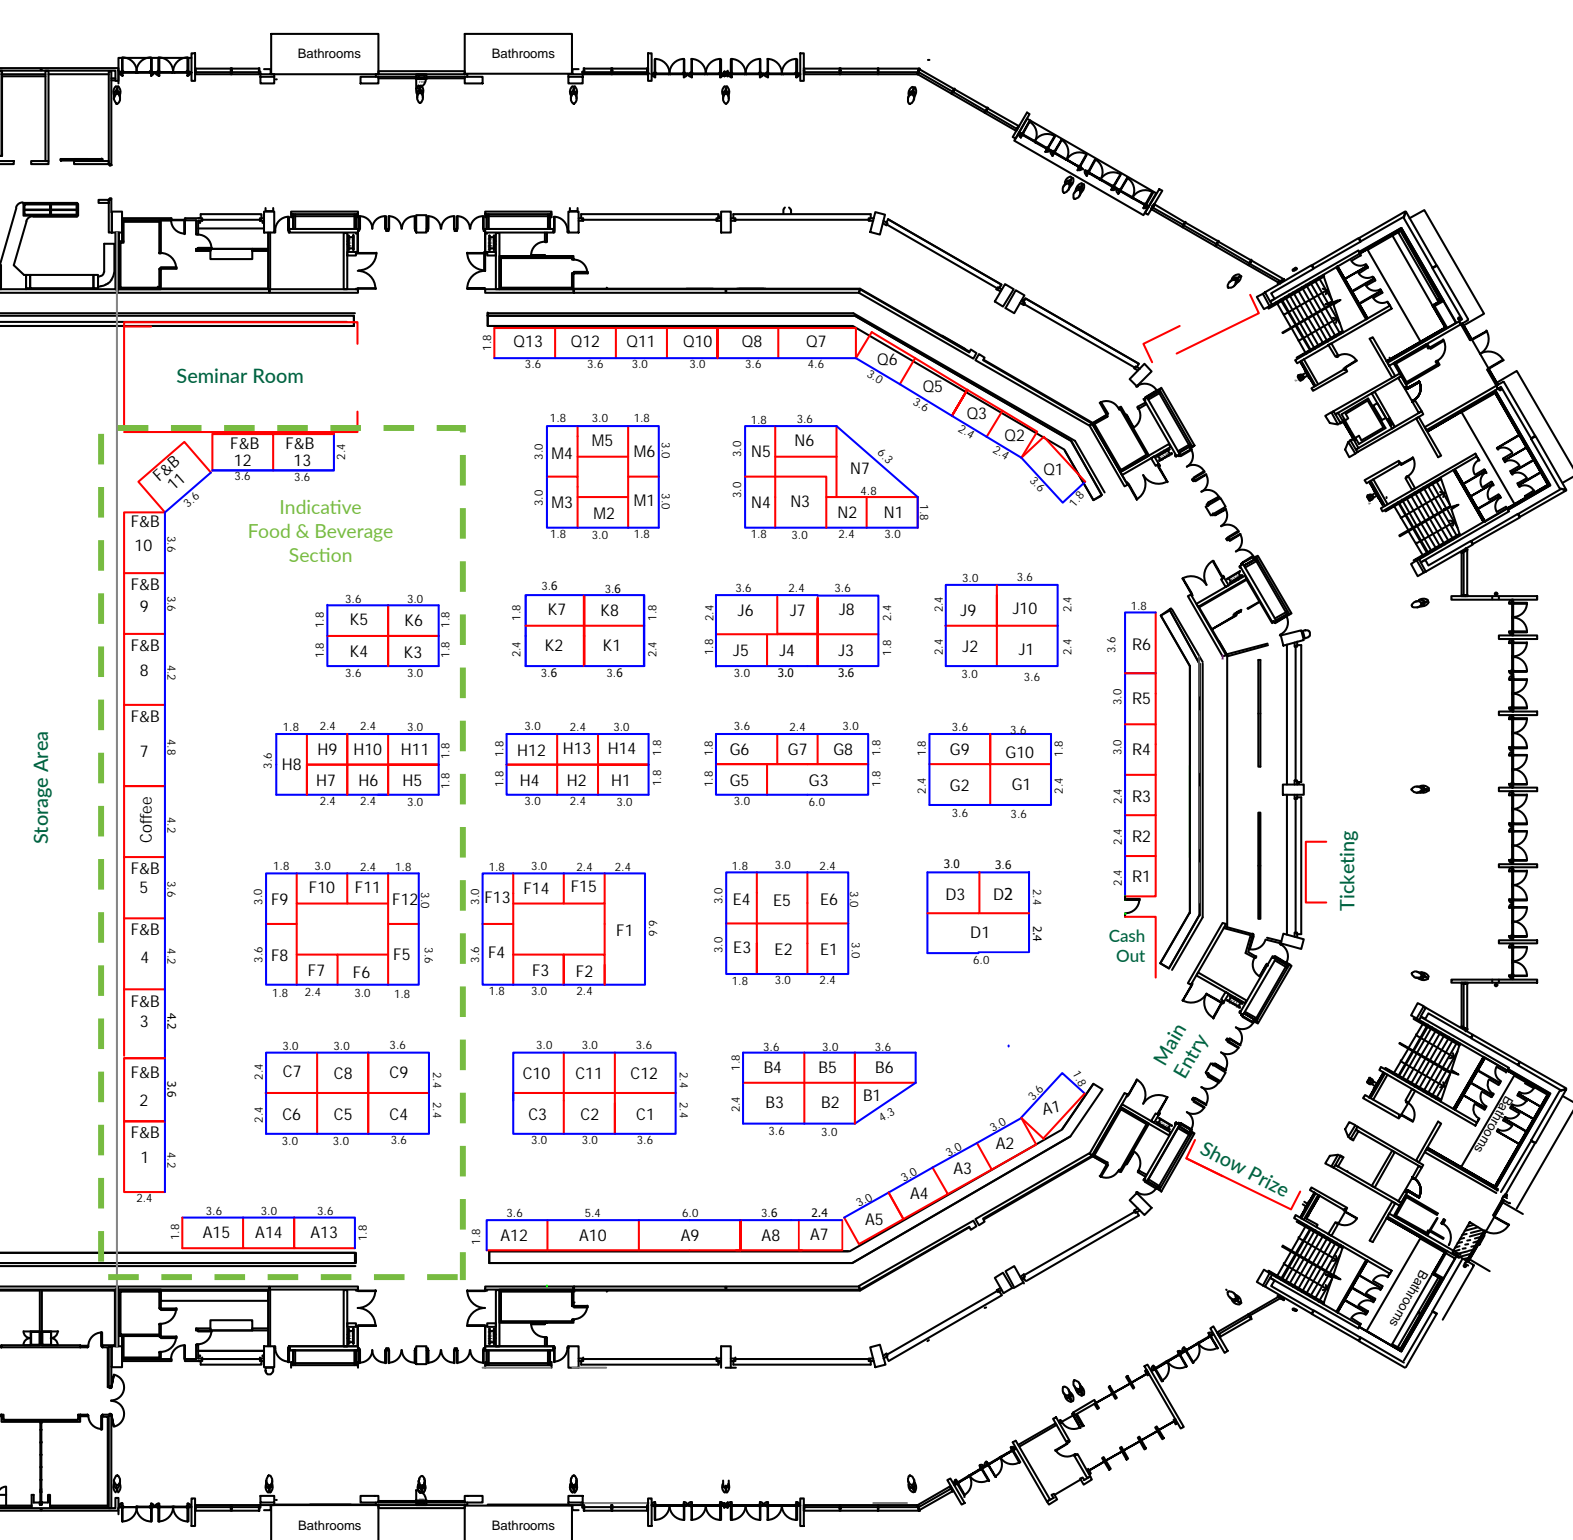

Exhibitor Pack Down: Sunday 7 August

Freight collections before lunchtime Monday

— RED = WALL
— BLUE = OPEN

*Floor plan subject to change at organisers discretion V1