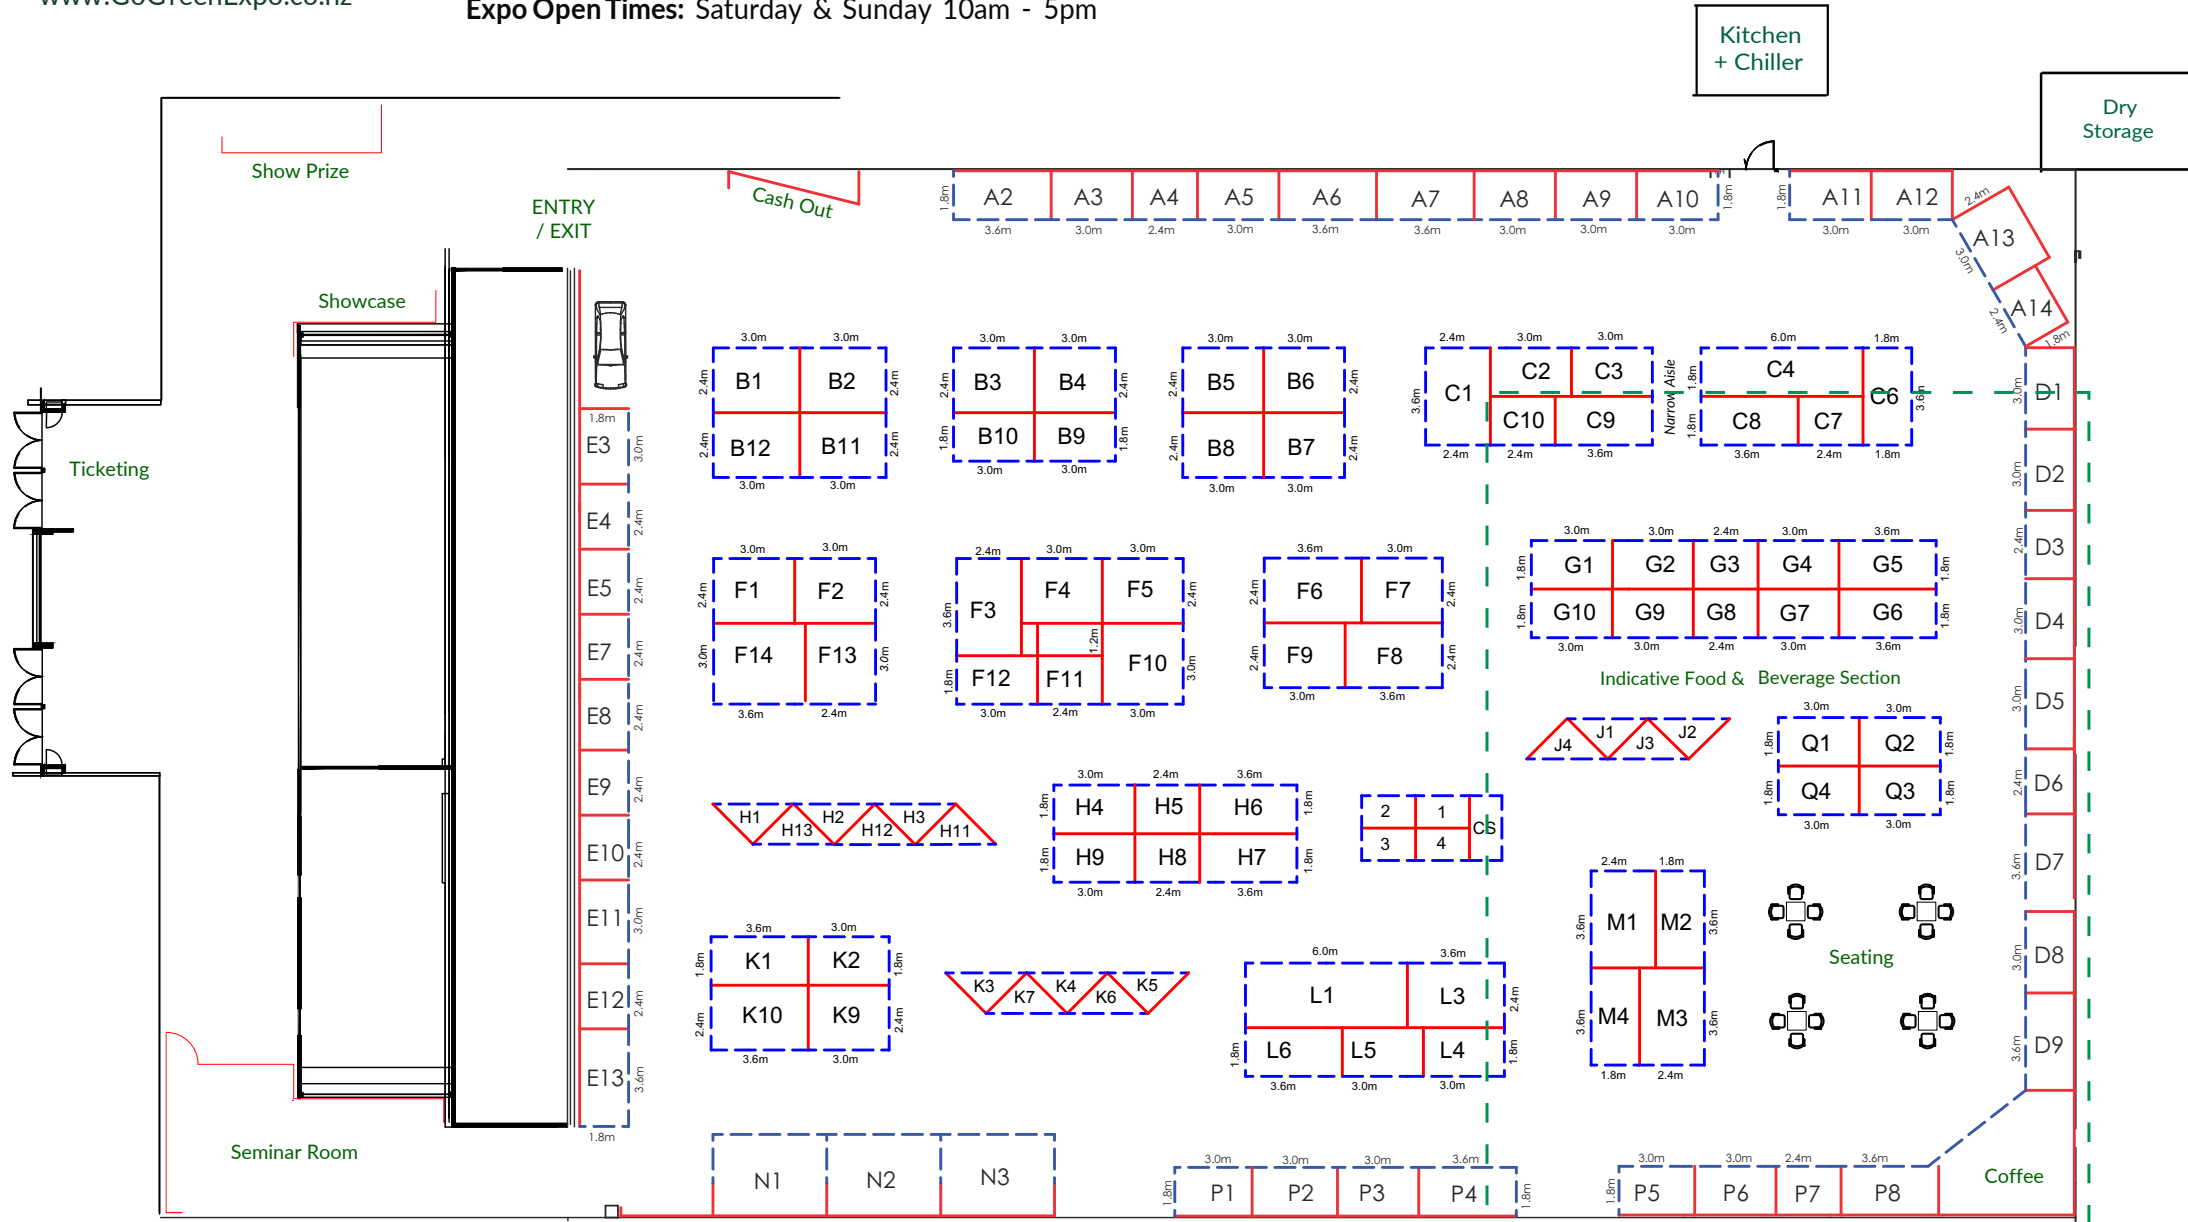

# WELLINGTON 2021

Venue: TSB Arena, Queens Wharf, CBD

Dates: 30th & 31st October, 2021

Expo Open Times: Saturday & Sunday 10am - 5pm

www.GoGreenExpo.co.nz

Exhibitor Build Up:

Friday 29th October (from 1pm - 7pm)

Exhibitor Pack Down: Sunday 31st October

Freight collections before lunchtime Monday

— RED = WALL  
 - - - BLUE = OPEN

Access for bike demo's etc

\*Floor plan subject to change at organisers discretion V2