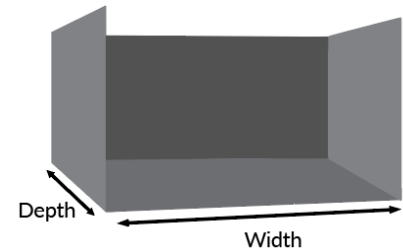

Book now and pay later! No deposit on booking

Flexible Payment Options: Monthly instalments, Credit Card, or full payment on invoice 20th month before the expo

| Stand Options | Width | Depth | Total sqm | Price |
|-----------------------------------|----------------------------------|----------------------|-----------|-----------------|
| Triangular Stand | | | 2.2 m2 | \$949.00 |
| Market Stand | 2.4m | 1.8m | 4.32 m2 | \$1,075.00 |
| Bazaar Stand | 3.0m | 1.8m | 5.4 m2 | \$1,299.00 |
| Boutique Stand | 3.6m | 1.8m | 6.48 m2 | \$1,479.00 |
| Superior Stand | 3.0m | 2.4m | 7.2 m2 | \$1,599.00 |
| Premium Stand | 3.6m | 2.4m | 8.64 m2 | \$1,699.00 |
| Double Superior | 6.0m | 2.4m | 14.4 m2 | \$2,699.00 |
| Food & Beverage Stands | (Selling for consumption onsite) | Limited Availability | | \$999.00 |