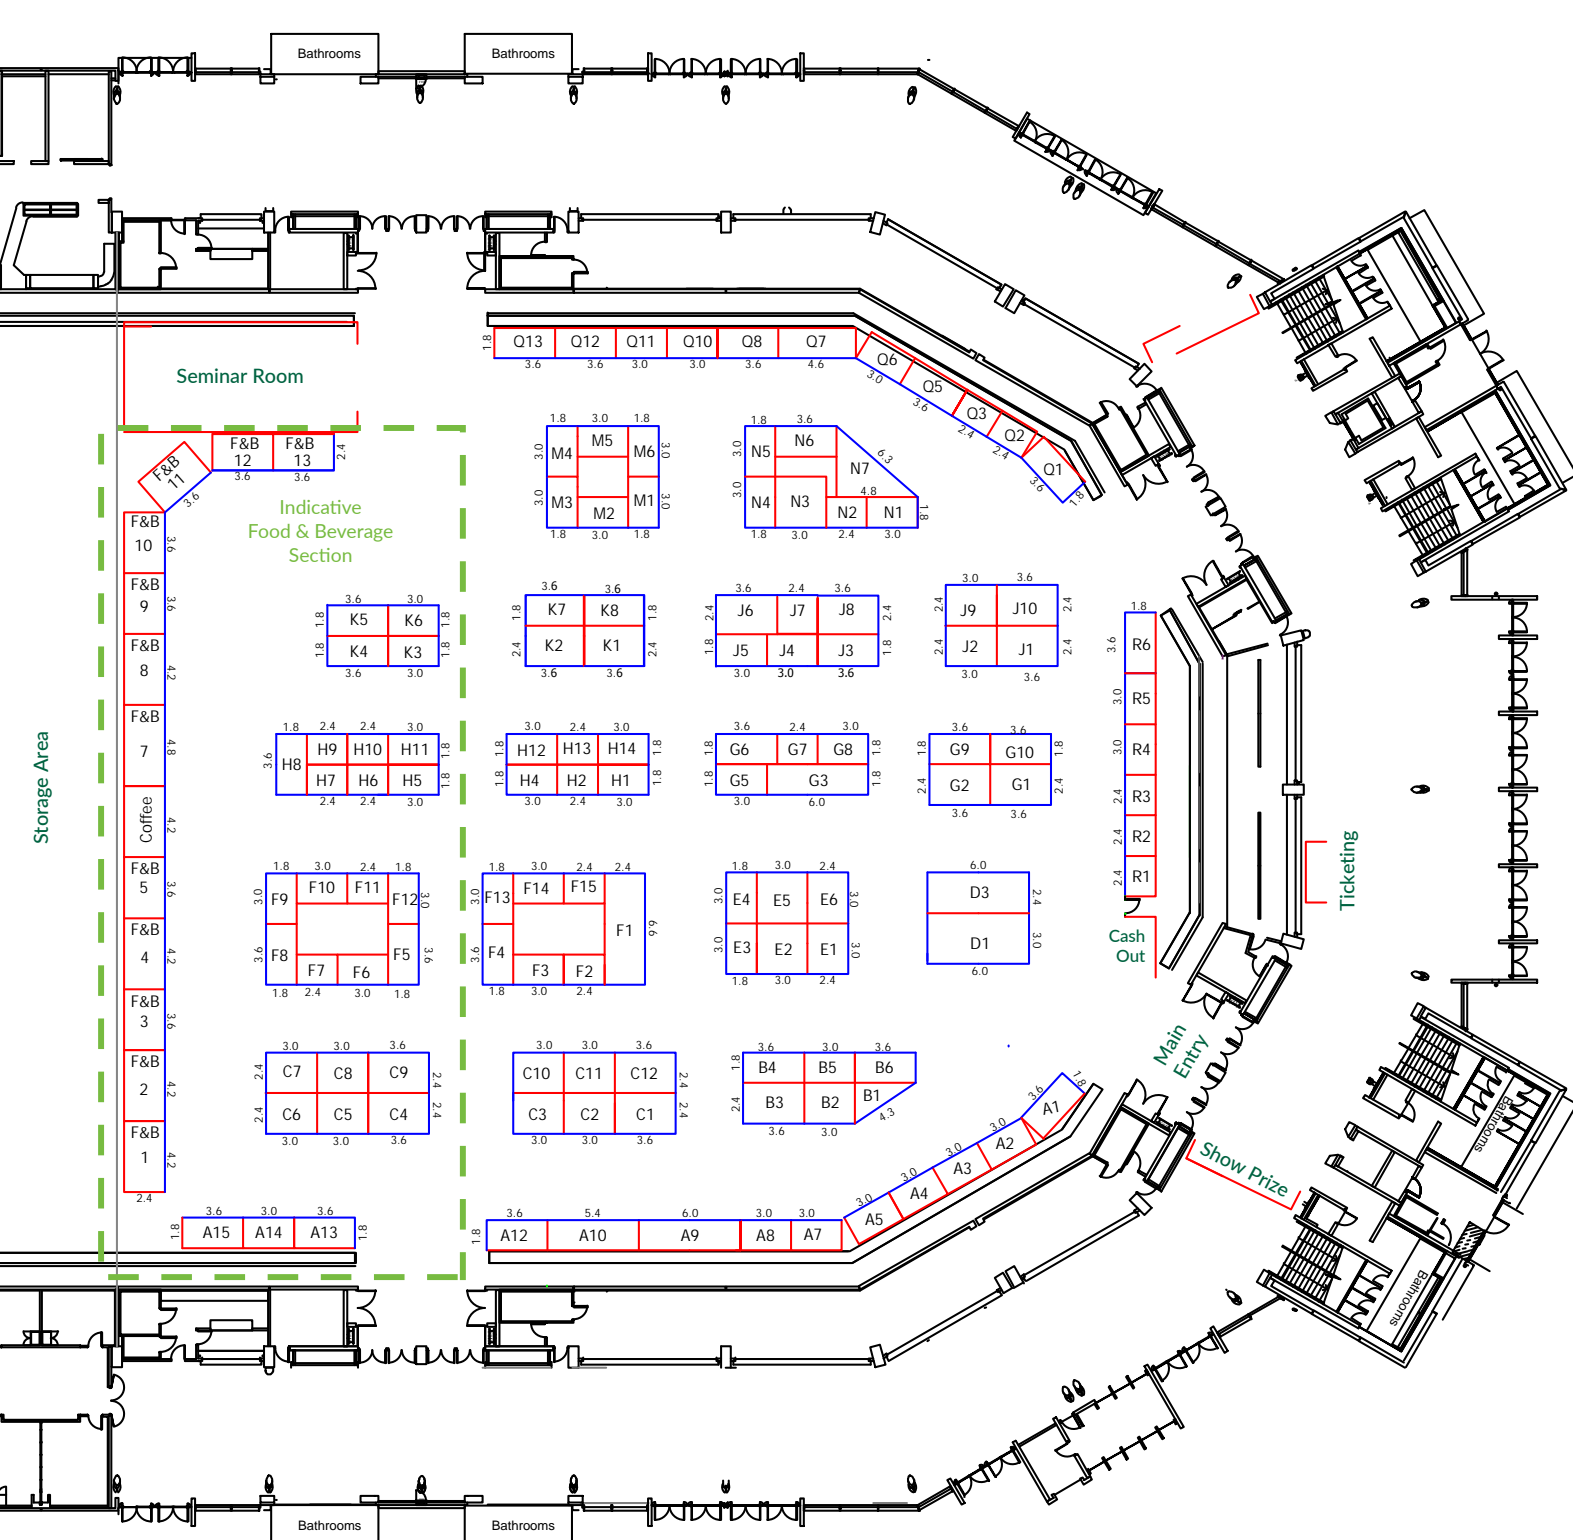

**Exhibitor Pack Down:** Sunday 7 August

Freight collections before lunchtime Monday

— RED = WALL  
— BLUE = OPEN

\*Floor plan subject to change at organisers discretion V1