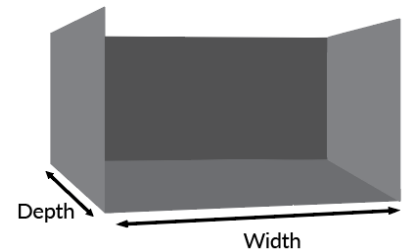

Book now and pay later! No deposit on booking

Flexible Payment Options: Monthly instalments, Credit Card, or full payment on invoice 20th month before the expo

Stand Options	Width	Depth	Total sqm	Price
Market Stand	2.4m	1.8m	4.32 m ²	\$1,099.00
Bazaar Stand	3.0m	1.8m	5.4 m ²	\$1,199.00
Boutique Stand	3.6m	1.8m	6.48 m ²	\$1,349.00
Superior Stand	3.0m	2.4m	7.2 m ²	\$1,499.00
Premium Stand	3.6m	2.4m	8.64 m ²	\$1,699.00
Prime Stand	3.0m	3.0m	9.0 m ²	\$1,799.00
Double Bazaar	6.0m	1.8m	10.8 m ²	\$2,089.00
Double Superior	6.0m	2.4m	14.4 m ²	\$2,699.00
Double Prime	6.0m	3.0m	18.0 m ²	\$3,399.00

Need a Larger Stand, or is the Stand Price not listed?
 Just ask! In some cases we have the flexibility to combine or
 create a stand specific to your needs.

NPO / Charity Rates (Limited Availability)
 2.4m x 1.8m or 3.0m x 1.8m stand options