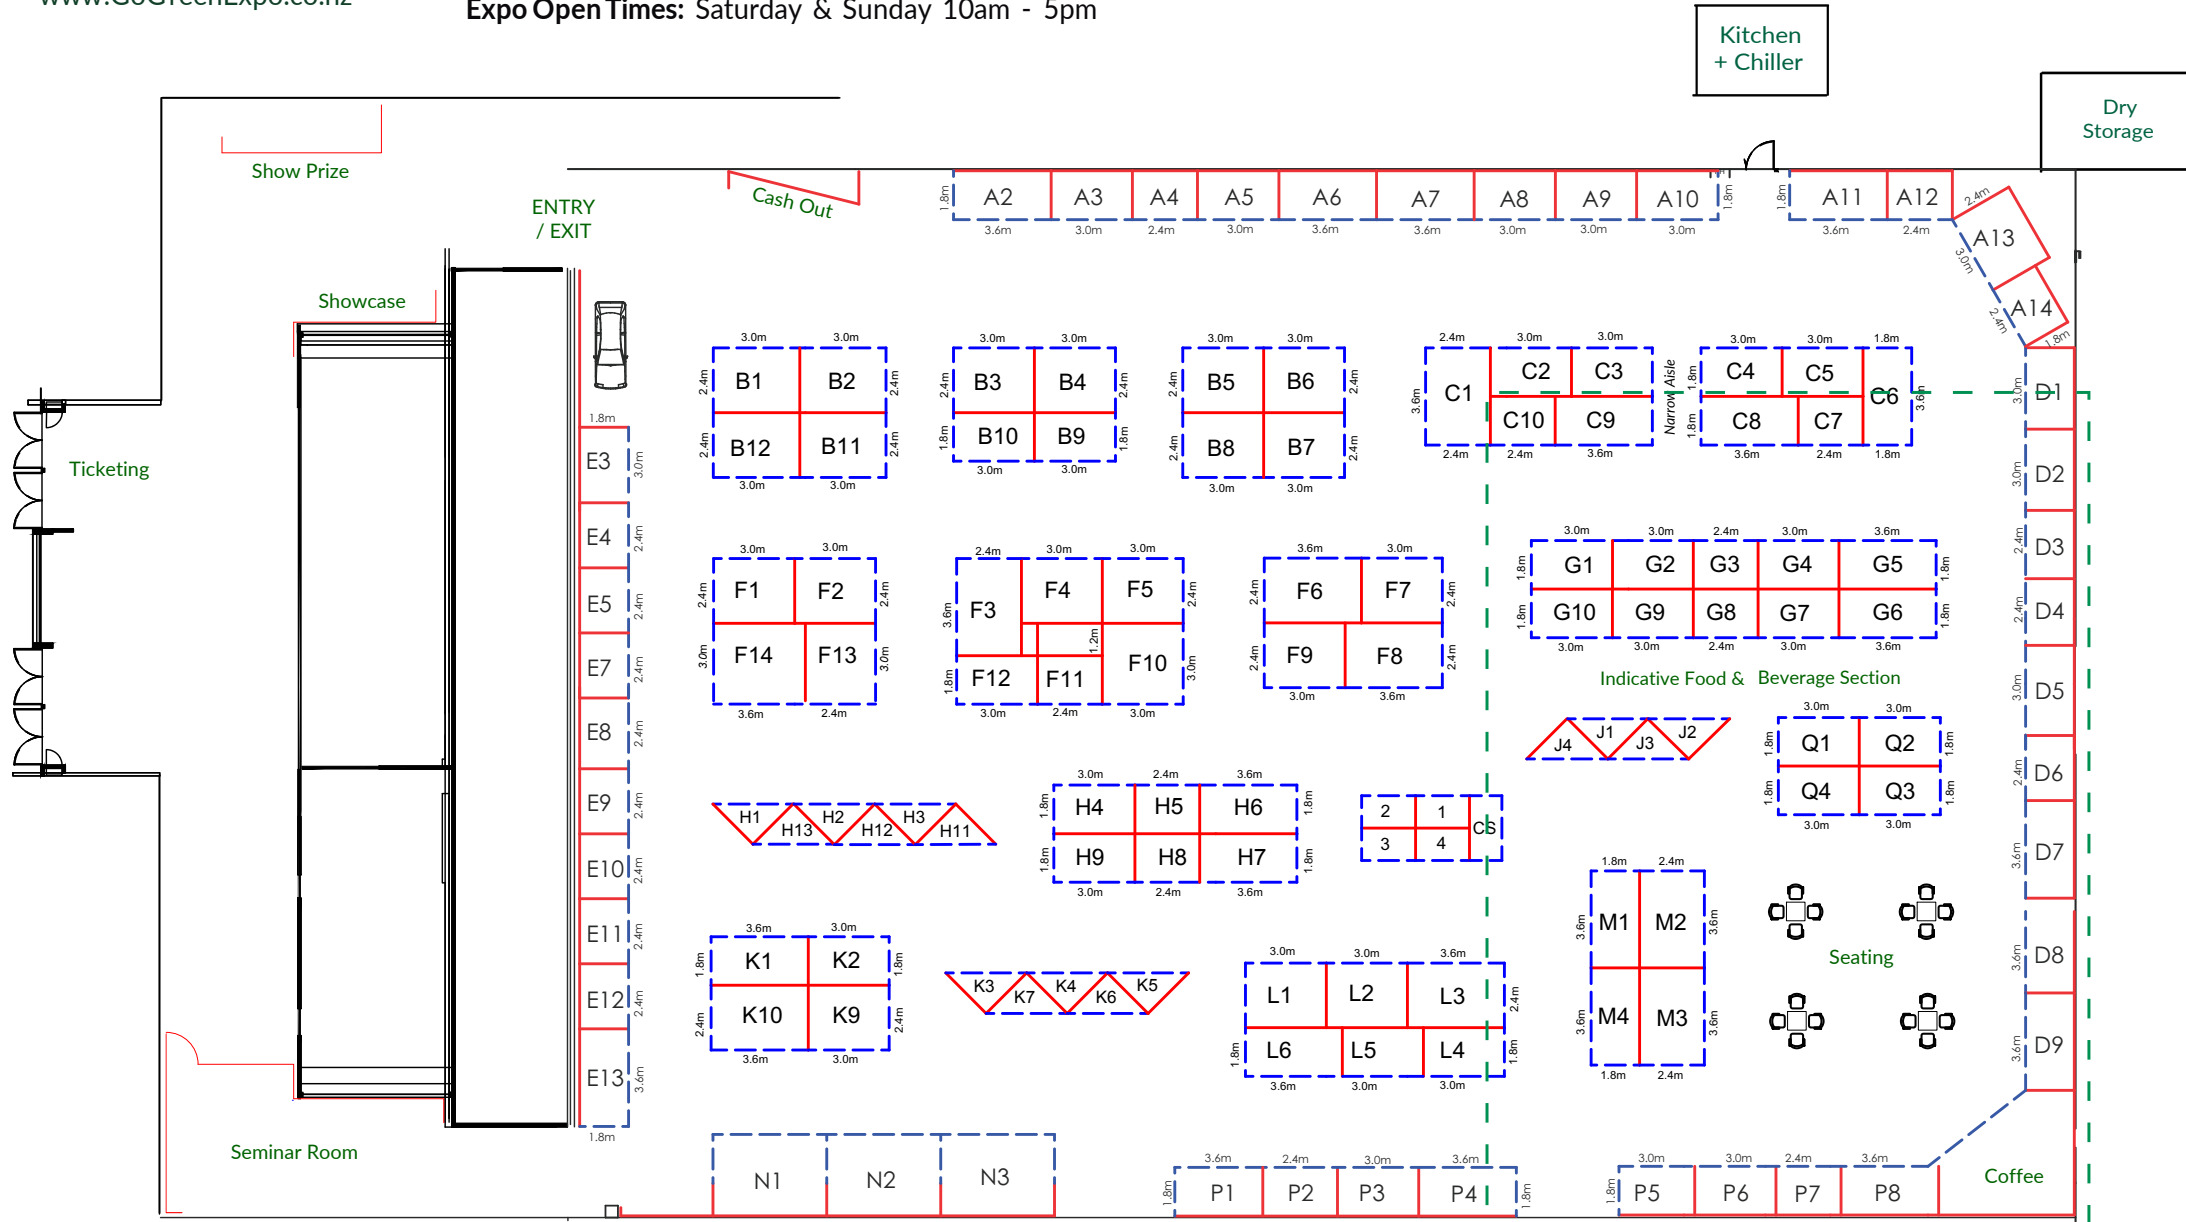

# WELLINGTON 2021

Venue: TSB Arena, Queens Wharf, CBD

Dates: 30th & 31st October, 2021

Expo Open Times: Saturday & Sunday 10am - 5pm

www.GoGreenExpo.co.nz

Exhibitor Build Up:

Friday 29th October (from 1pm - 7pm)

Exhibitor Pack Down: Sunday 31st October

Freight collections before lunchtime Monday

— RED = WALL  
 - - - BLUE = OPEN

Access for bike demo's etc

\*Floor plan subject to change at organisers discretion V1