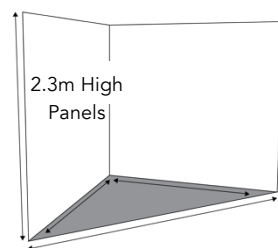

Please Note:

- Power is an additional $45 for the entire expo
- Spot lights are an additional $22 ea for the entire expo
- Eftpos, Tables, Fridges and other utilities can be ordered through the exhibitor portal at special rates.
- Changes to stands and other furniture items are available at exhibitors costs through Exhibition Hire eg: carpet colour, wall colours, couches, shelving.

In addition to stand bookings please note that all exhibitors require Public Liability Insurance.

*Pricing, stand layout and floor plans all subject to change at organisers discretion.