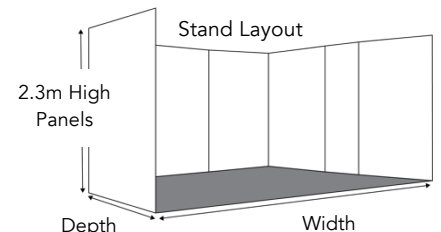

Please Note:

- Power is an additional $45 for the entire expo
- Spot lights are an additional $22 ea for the entire expo
- Eftpos, Tables, Fridges and other utilities can be ordered through the exhibitor portal at special rates.
- Changes to stands and other furniture items are available at exhibitors costs through Exhibition Hire eg: carpet colour, wall colours, couches, shelving.

In addition to stand bookings please note that all exhibitors require Public Liability Insurance.

*Pricing, stand layout and floor plans all subject to change at organisers discretion.