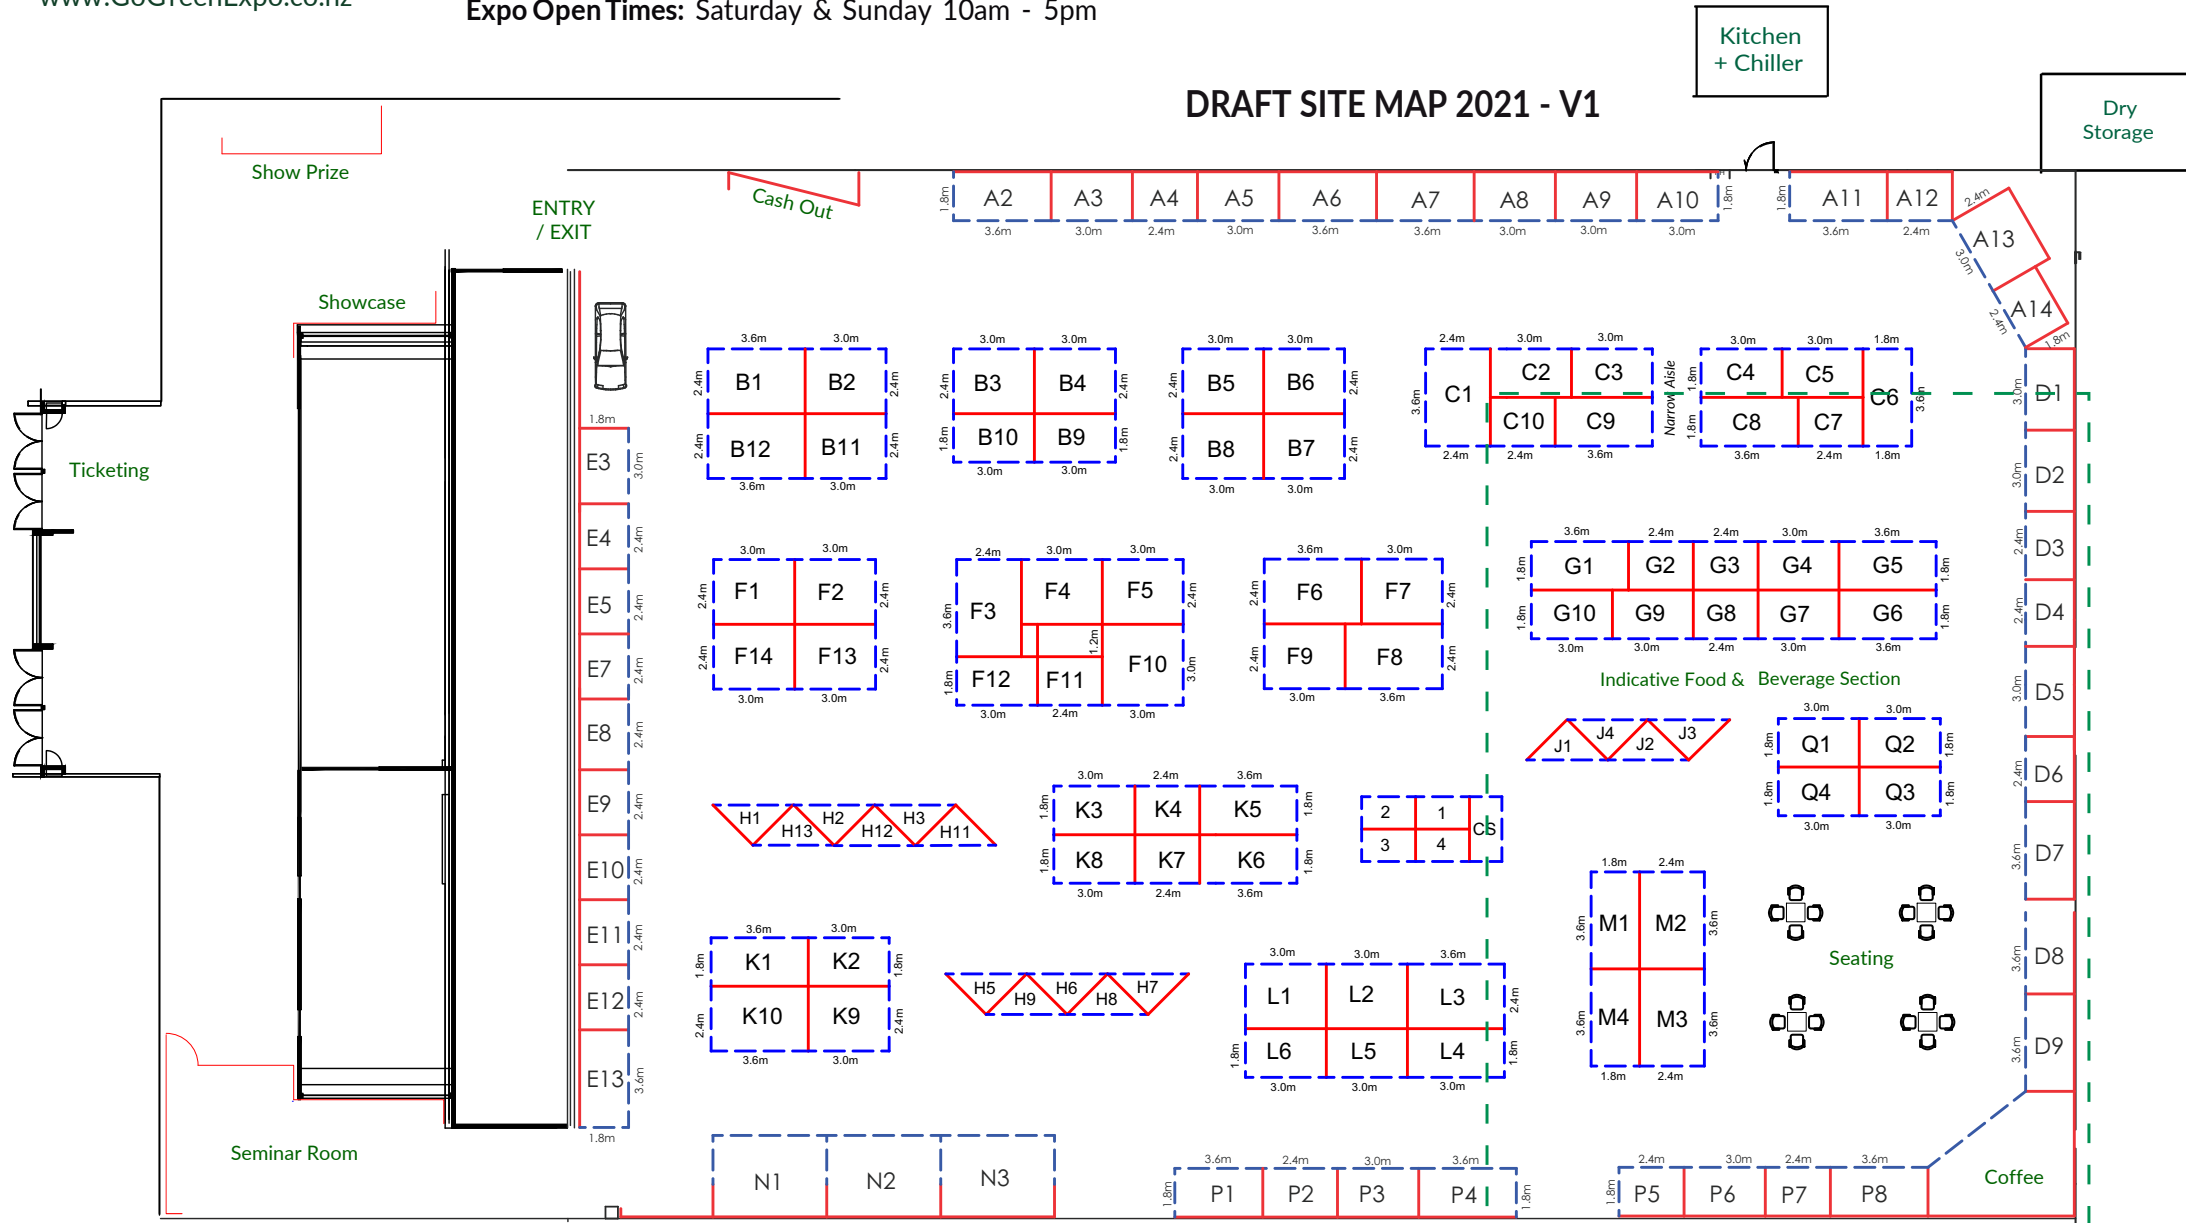

WELLINGTON 2021

Venue: TSB Arena, Queens Wharf, CBD

Dates: 30th & 31st October, 2021

Expo Open Times: Saturday & Sunday 10am - 5pm

www.GoGreenExpo.co.nz

Exhibitor Build Up:

Friday 29th October (from 1pm - 7pm)

Exhibitor Pack Down: Sunday 31st October

Freight collections before lunchtime Monday

— RED = WALL
 - - - BLUE = OPEN

DRAFT SITE MAP 2021 - V1

Access for bike demo's etc

*Floor plan subject to change at organisers discretion DRAFT