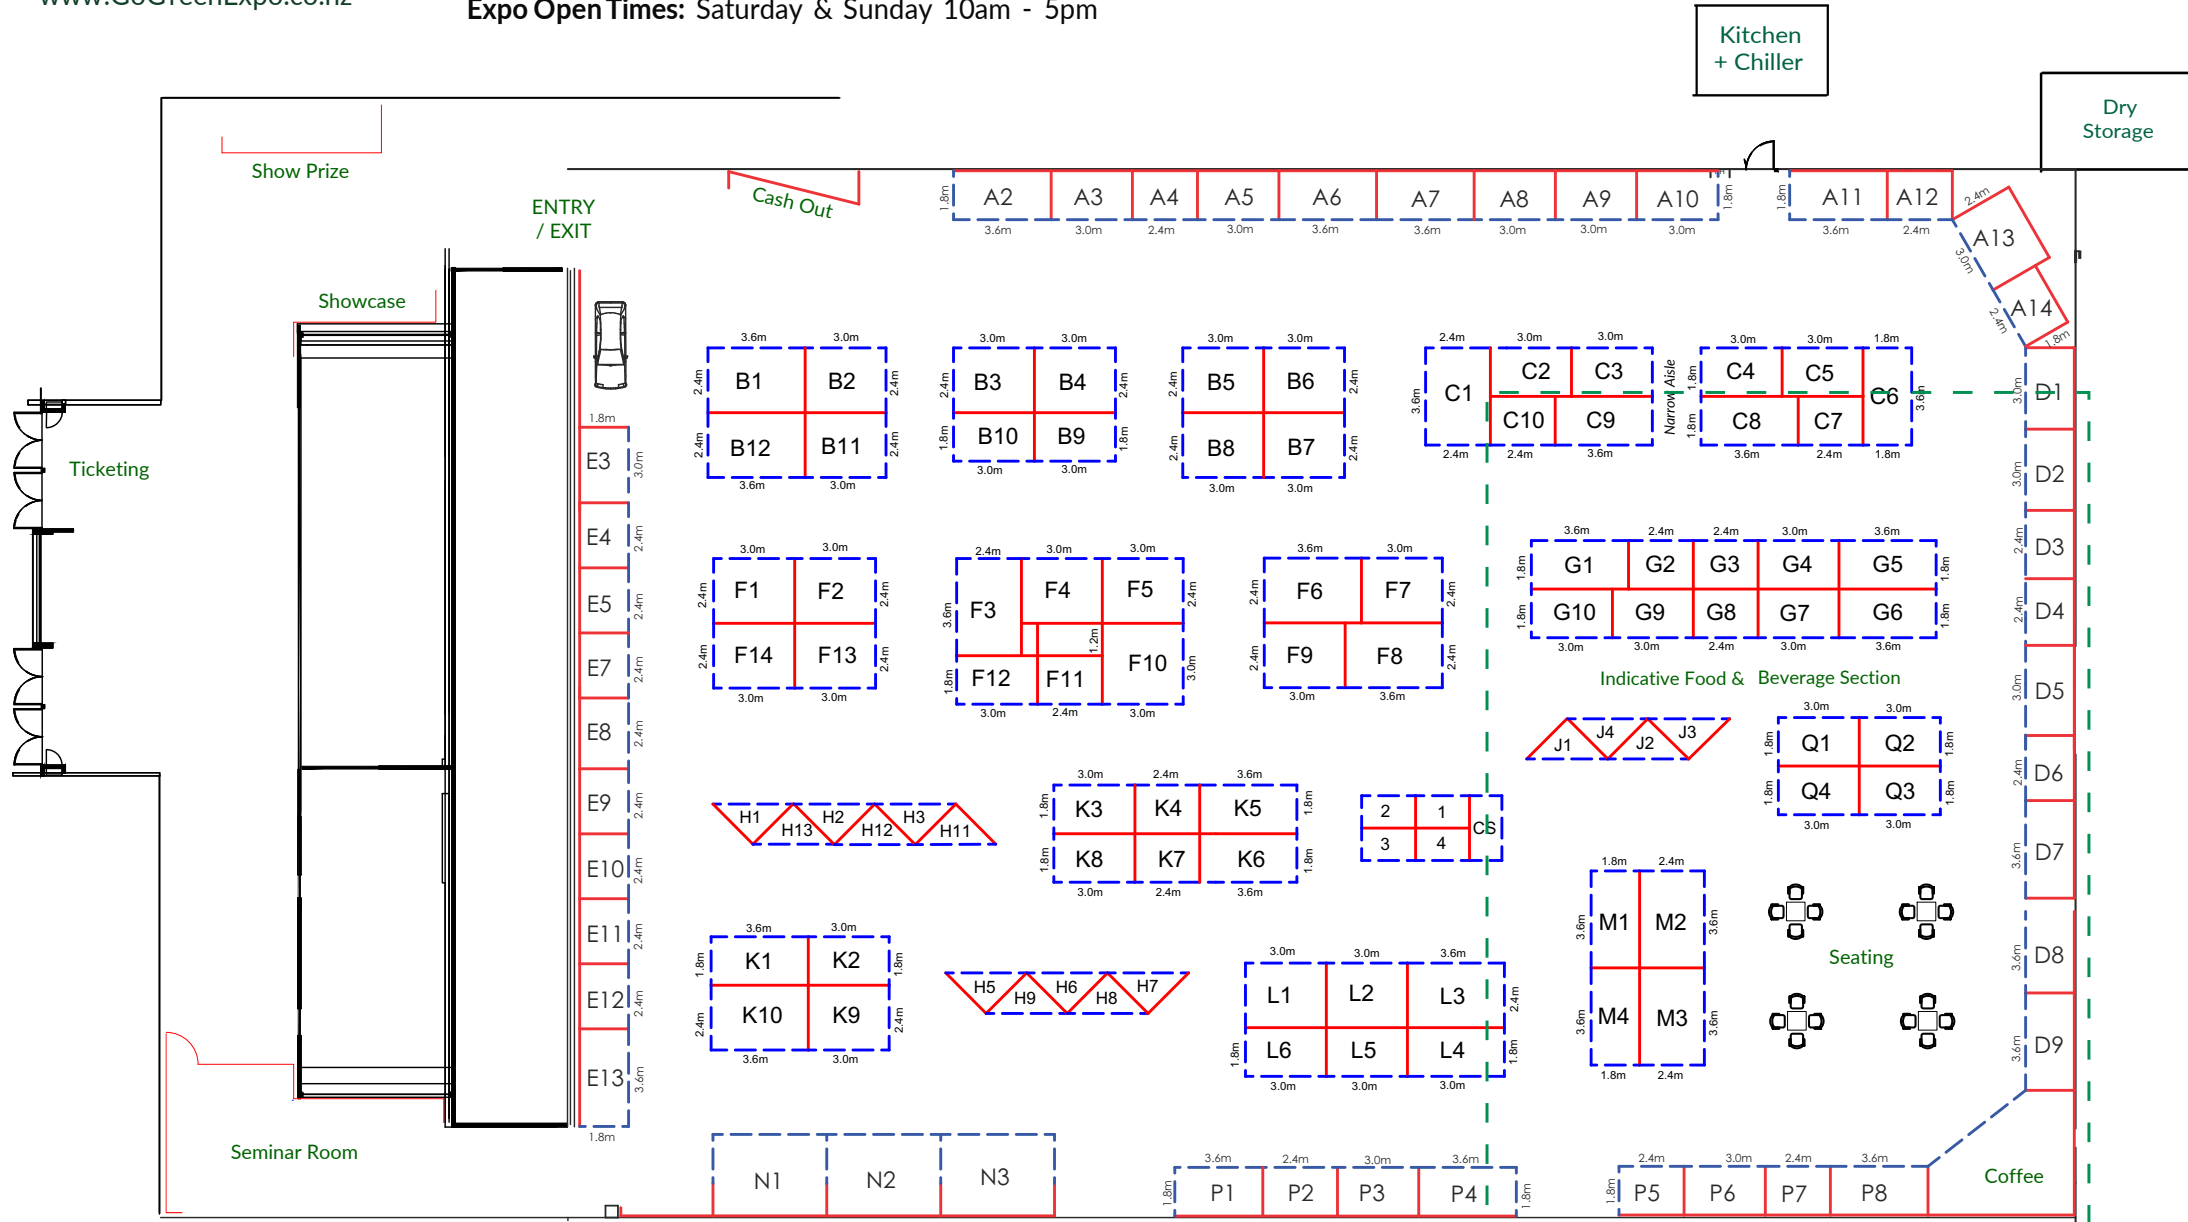

# WELLINGTON 2020

Venue: TSB Arena, Queens Wharf, CBD

Dates: 7th & 8th November, 2020

Expo Open Times: Saturday & Sunday 10am - 5pm

www.GoGreenExpo.co.nz

Exhibitor Build Up:

Friday 6th November (from 1pm - 7pm)

Exhibitor Pack Down: Sunday 8th November

Freight collections before lunchtime Monday

— RED = WALL  
 - - - BLUE = OPEN

\*Floor plan subject to change at organisers discretion V8

Access for bike demo's etc