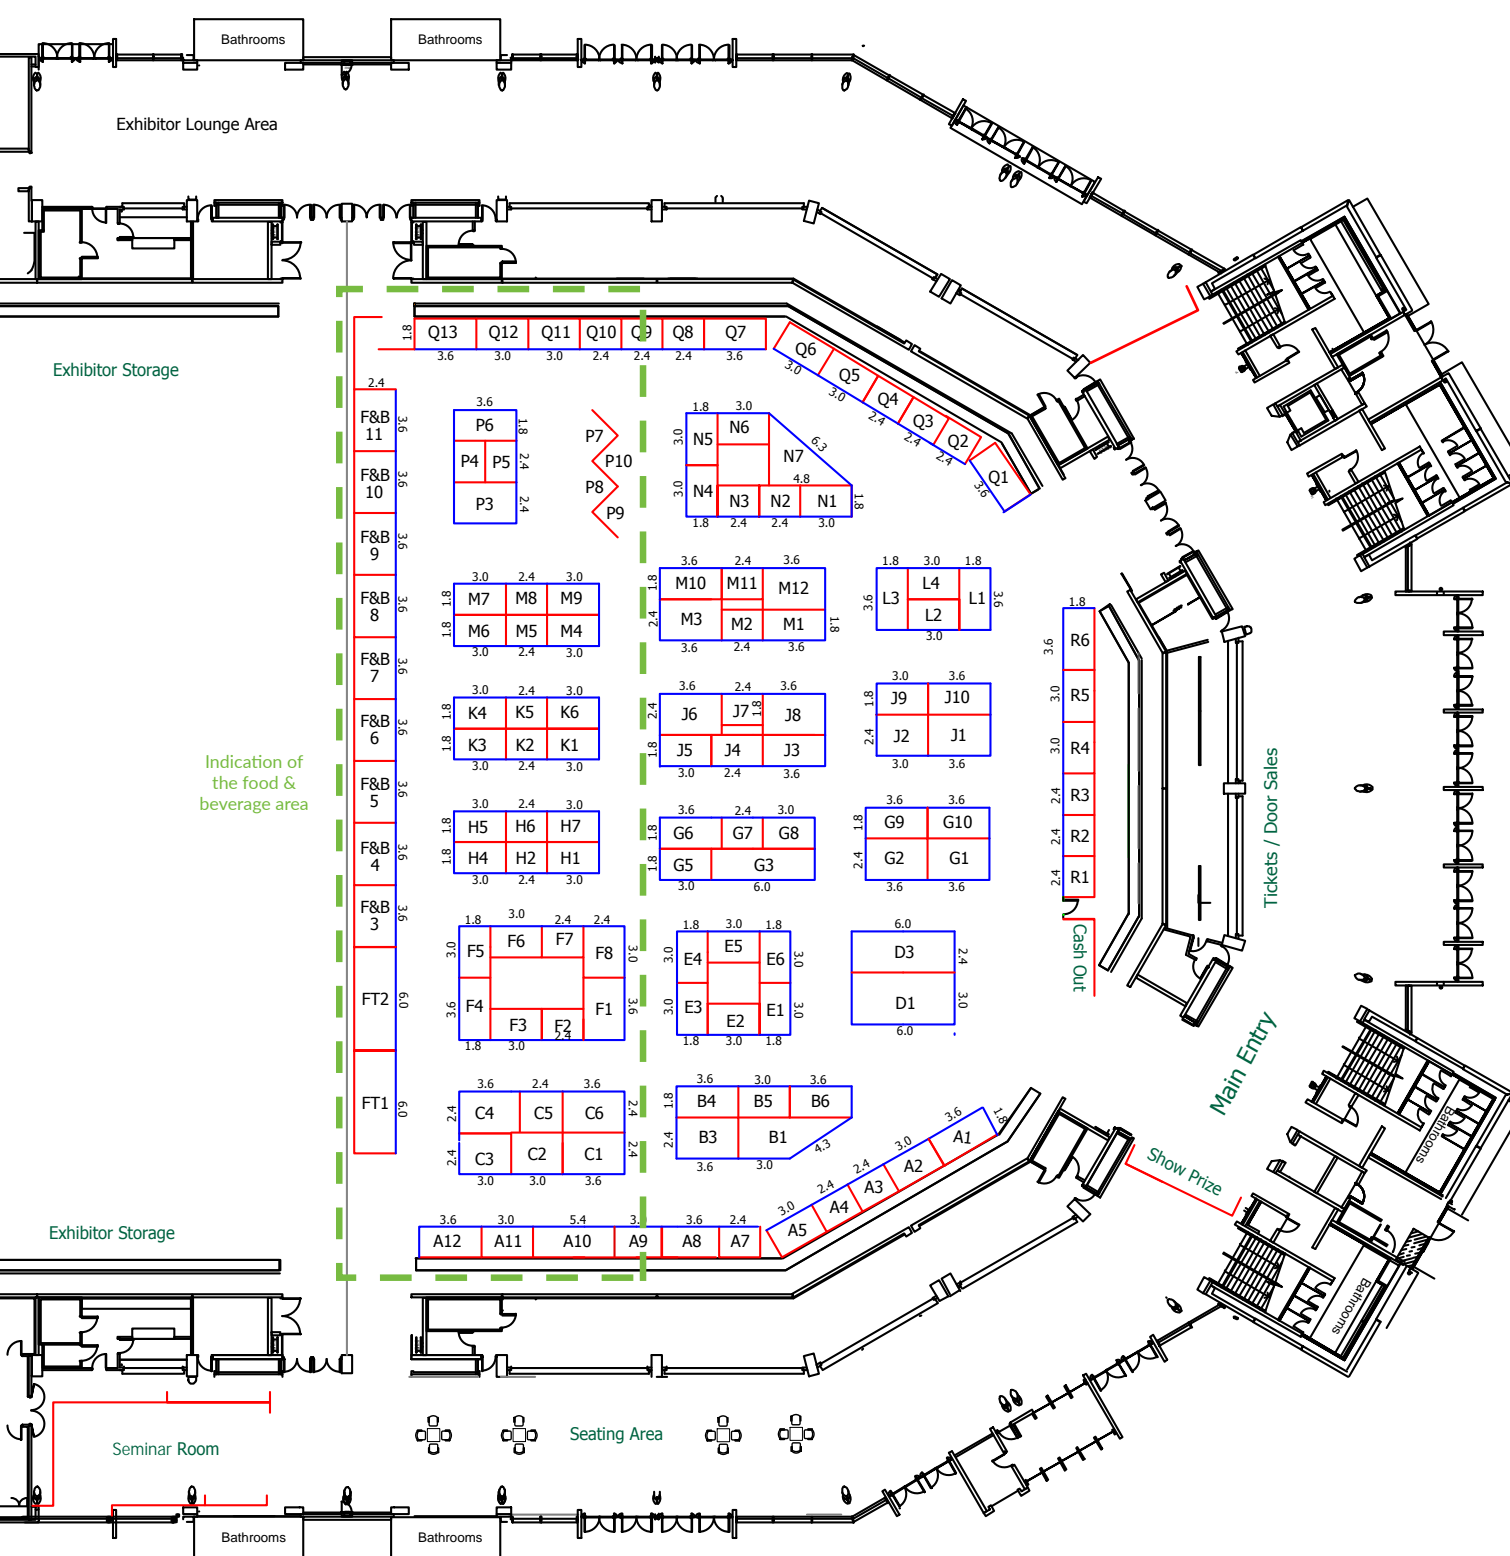

www.GoGreenExpo.co.nz

CHRISTCHURCH 2021

Venue: Horncastle Arena

Dates: 7th & 8th August, 2021

Expo Times: Saturday & Sunday 10am - 5pm

Exhibitor Build Up:

Friday 6th August (from 1:30pm - 7:00pm)

Exhibitor Pack Down:

Sunday 8th August
Freight collections before lunchtime Monday

— RED = WALL
— BLUE = OPEN

*Floor plan subject to change at organisers discretion V1