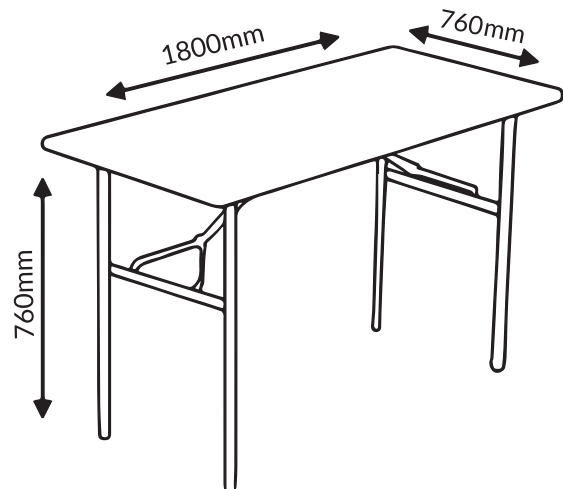

Arada
PROMOTIONS

| Tables for Hire

1.2m TABLE - \$20

ordered through Arada Promotions

Suitable for all setups

Dimensions: 1200mm x 600mm x 725mm

1.8m TABLE - \$20

ordered through Arada Promotions

Suitable for all setups except triangle stands

Dimensions: 1800mm x 760mm x 760mm

2.4m TABLE - \$25

ordered through Arada Promotions

Suitable for all setups except triangle stands

Dimensions: 2400mm x 760mm x 760mm