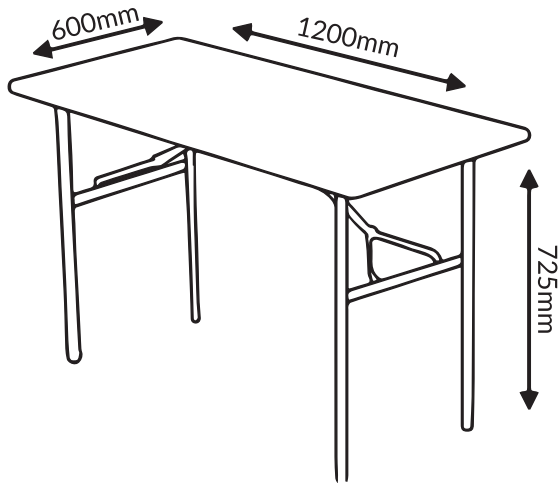

Arada
PROMOTIONS

| Tables for Hire

1.2m TABLE - \$20

ordered through Arada Promotions

Suitable for all setups

Dimensions: 1200mm x 600mm x 725mm

1.8m TABLE - \$20

ordered through Arada Promotions

Suitable for all setups except triangle stands

Dimensions: 1800mm x 760mm x 760mm

2.4m TABLE - \$25

ordered through Arada Promotions

Suitable for all setups except triangle stands

Dimensions: 2400mm x 760mm x 760mm