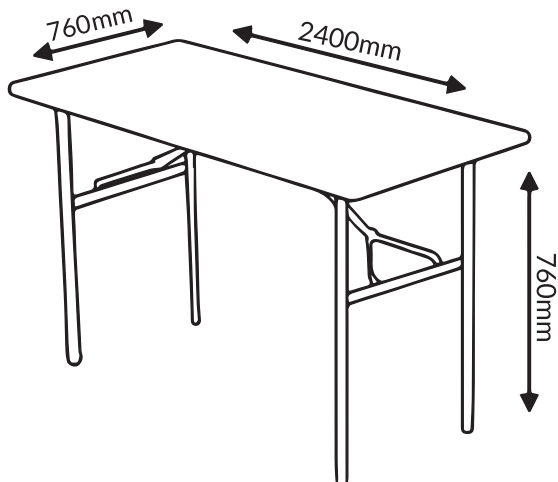

Arada
PROMOTIONS

| Tables for Hire

1.2m TABLE - \$20

ordered through Arada Promotions

Suitable for all setups

Dimensions: 1200mm x 600mm x 725mm

1.8m TABLE - \$20

ordered through Arada Promotions

Suitable for all setups except triangle stands

Dimensions: 1800mm x 760mm x 760mm

2.4m TABLE - \$25

ordered through Arada Promotions

Suitable for all setups except triangle stands

Dimensions: 2400mm x 760mm x 760mm