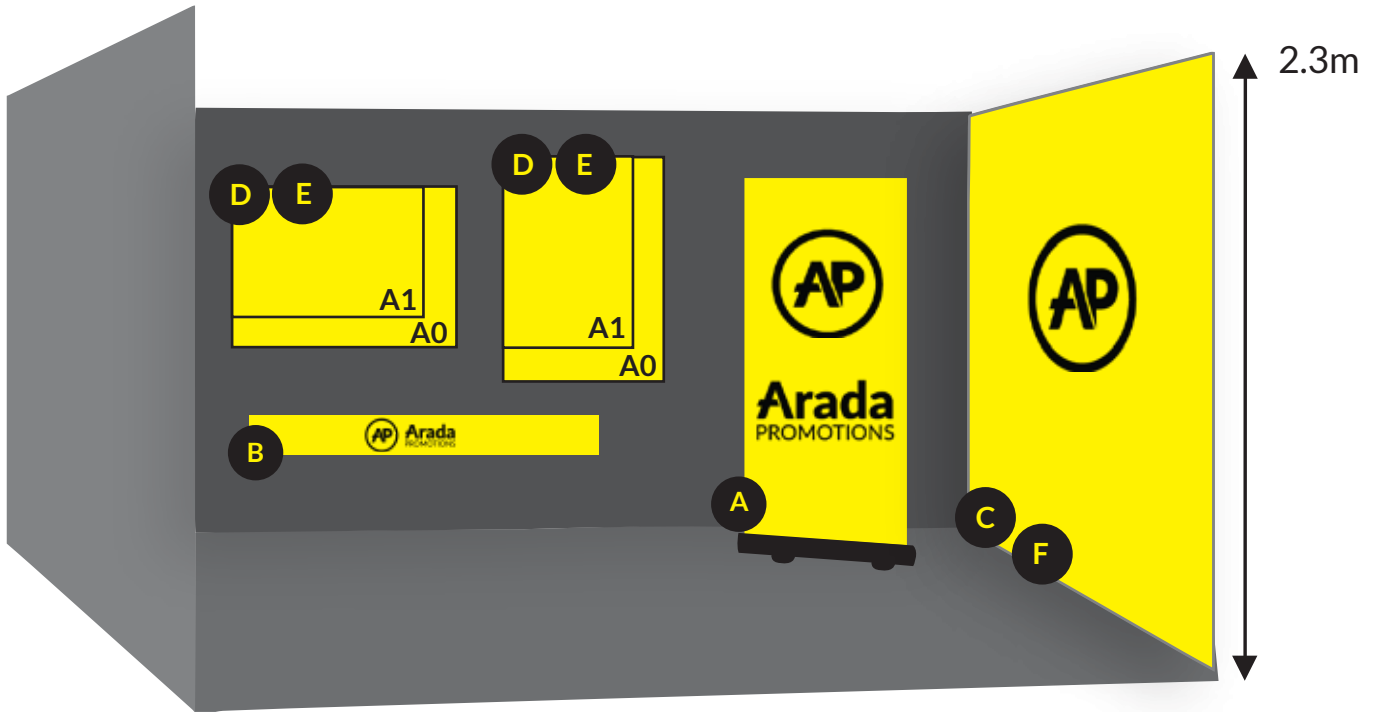

Arada
PROMOTIONS

Signage Options

- A** **Pull-Up Banner- \$149**
 Suitable for all setups.
 Dimensions: 850mm x 2000mm
- B** **Company Name Sign - \$20**
 Suitable for all setups.
 Dimensions: 1800mm x 200mm
- C** **Material/Fabric Banner Walls - From \$75 per sqm**
 Easily transportable, durable, and clean-looking, these are the best option for easy setup and removal.
 Pricing Examples:
 Entire 3m Back Wall - \$517.50
 Dimensions: 3m x 2.3m (6.9sqm)
 Top Half of a 3m Back Wall - \$292
 Dimensions: 3m x 1.3m (3.9sqm)
- D** **Gloss Reusable Synthetic Poster - \$30-50**
 Other poster sizes available upon request
A1 Gloss Synthetic Poster - \$30
 Portrait or landscape
 Dimensions: 590mm x 840mm
A0 Gloss Synthetic Poster - \$50
 Portrait or landscape
 Dimensions: 840mm x 1190mm
- E** **Corflute (rigid board) - \$25-30**
 Any sizing available upon request. \$28/sqm
A1 Corflute (rigid board) - \$25
 Portrait or landscape
 Dimensions: 590mm x 840mm
A0 Corflute (rigid board) - \$30
 Portrait or landscape
 Dimensions: 840mm x 1190mm
- F** **Reusable Banners (PVC) From \$50 per sqm**
 Please contact us for PVC options.