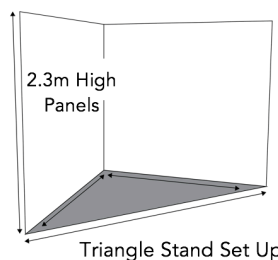

In addition to stand bookings please note that all exhibitors require Public Liability Insurance.

*Pricing, stand layout and floor plans all subject to change at organisers discretion.