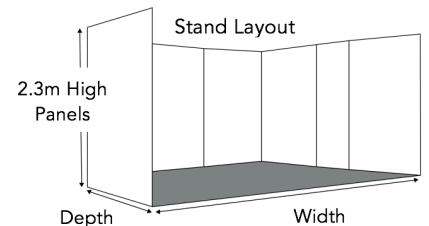

In addition to stand bookings please note that all exhibitors require Public Liability Insurance.

*Pricing, stand layout and floor plans all subject to change at organisers discretion.