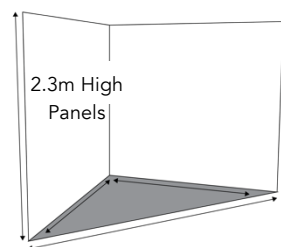

Triangle Stand Set Up