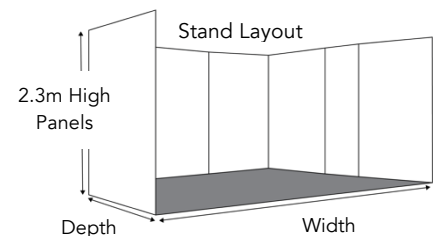

Stand Layout

Please Note:

- Power is an additional $40 for the entire expo
- Spot lights are an additional $22 ea for the entire expo
- Eftpos, Tables, Fridges and other utilities can be ordered through the exhibitor portal at special rates.
- Changes to stands and other furniture items are available at exhibitors costs through Exhibition Hire eg: carpet colour, wall colours, couches, shelving.

In addition to stand bookings please note that all exhibitors require Public Liability Insurance.

*Pricing, stand layout and floor plans all subject to change at organisers discretion.