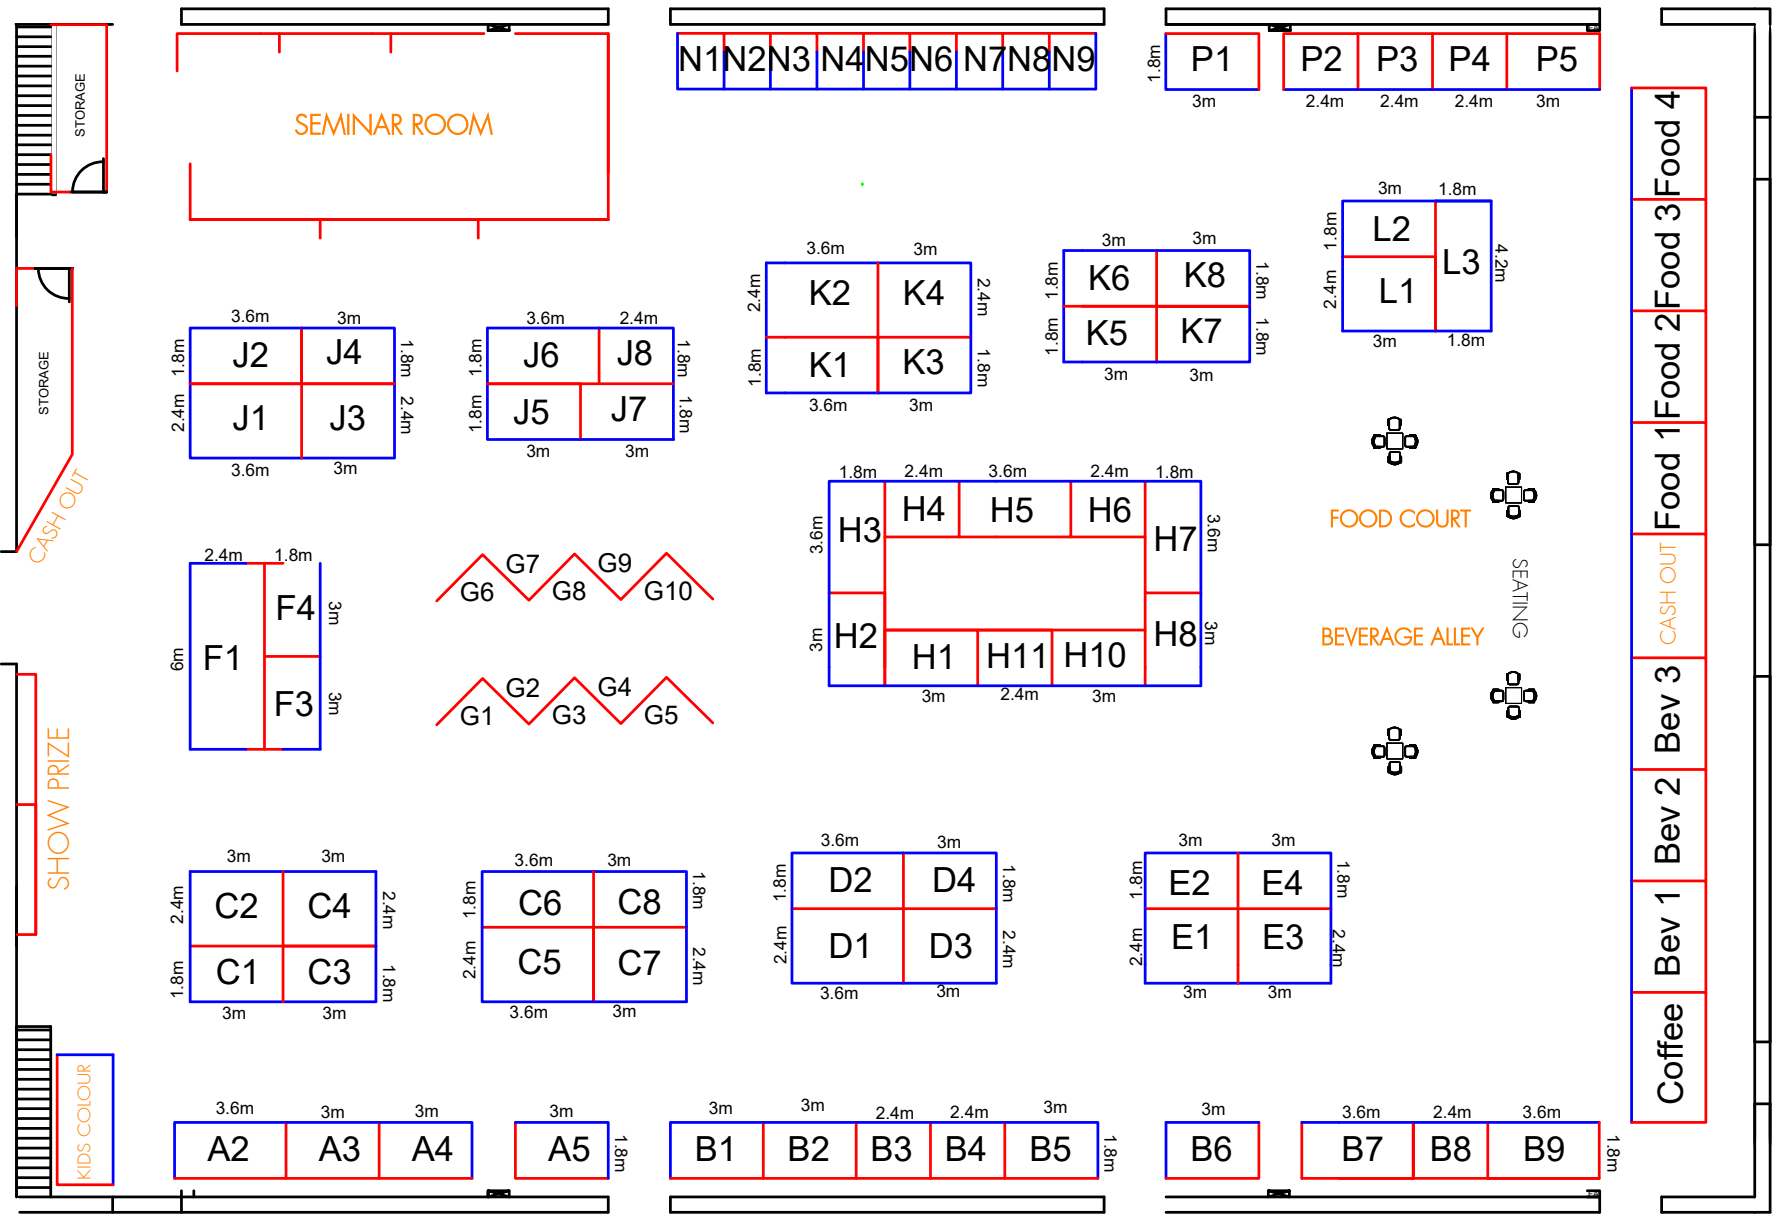

ALLERGY FREE &
HEALTHY LIVING SHOW

CHRISTCHURCH
2019

www.HealthyLivingShow.co.nz

Venue: Pioneer Stadium, Christchurch

Dates: 12th & 13th October, 2019

Expo Open Times: Saturday & Sunday 10am – 5pm

Exhibitor Build Up: Friday 11th October (from 130pm - 8pm)

Exhibitor Pack Down: Sunday from 5pm
Freight collections before lunchtime Monday

— RED = WALL
— BLUE = OPEN