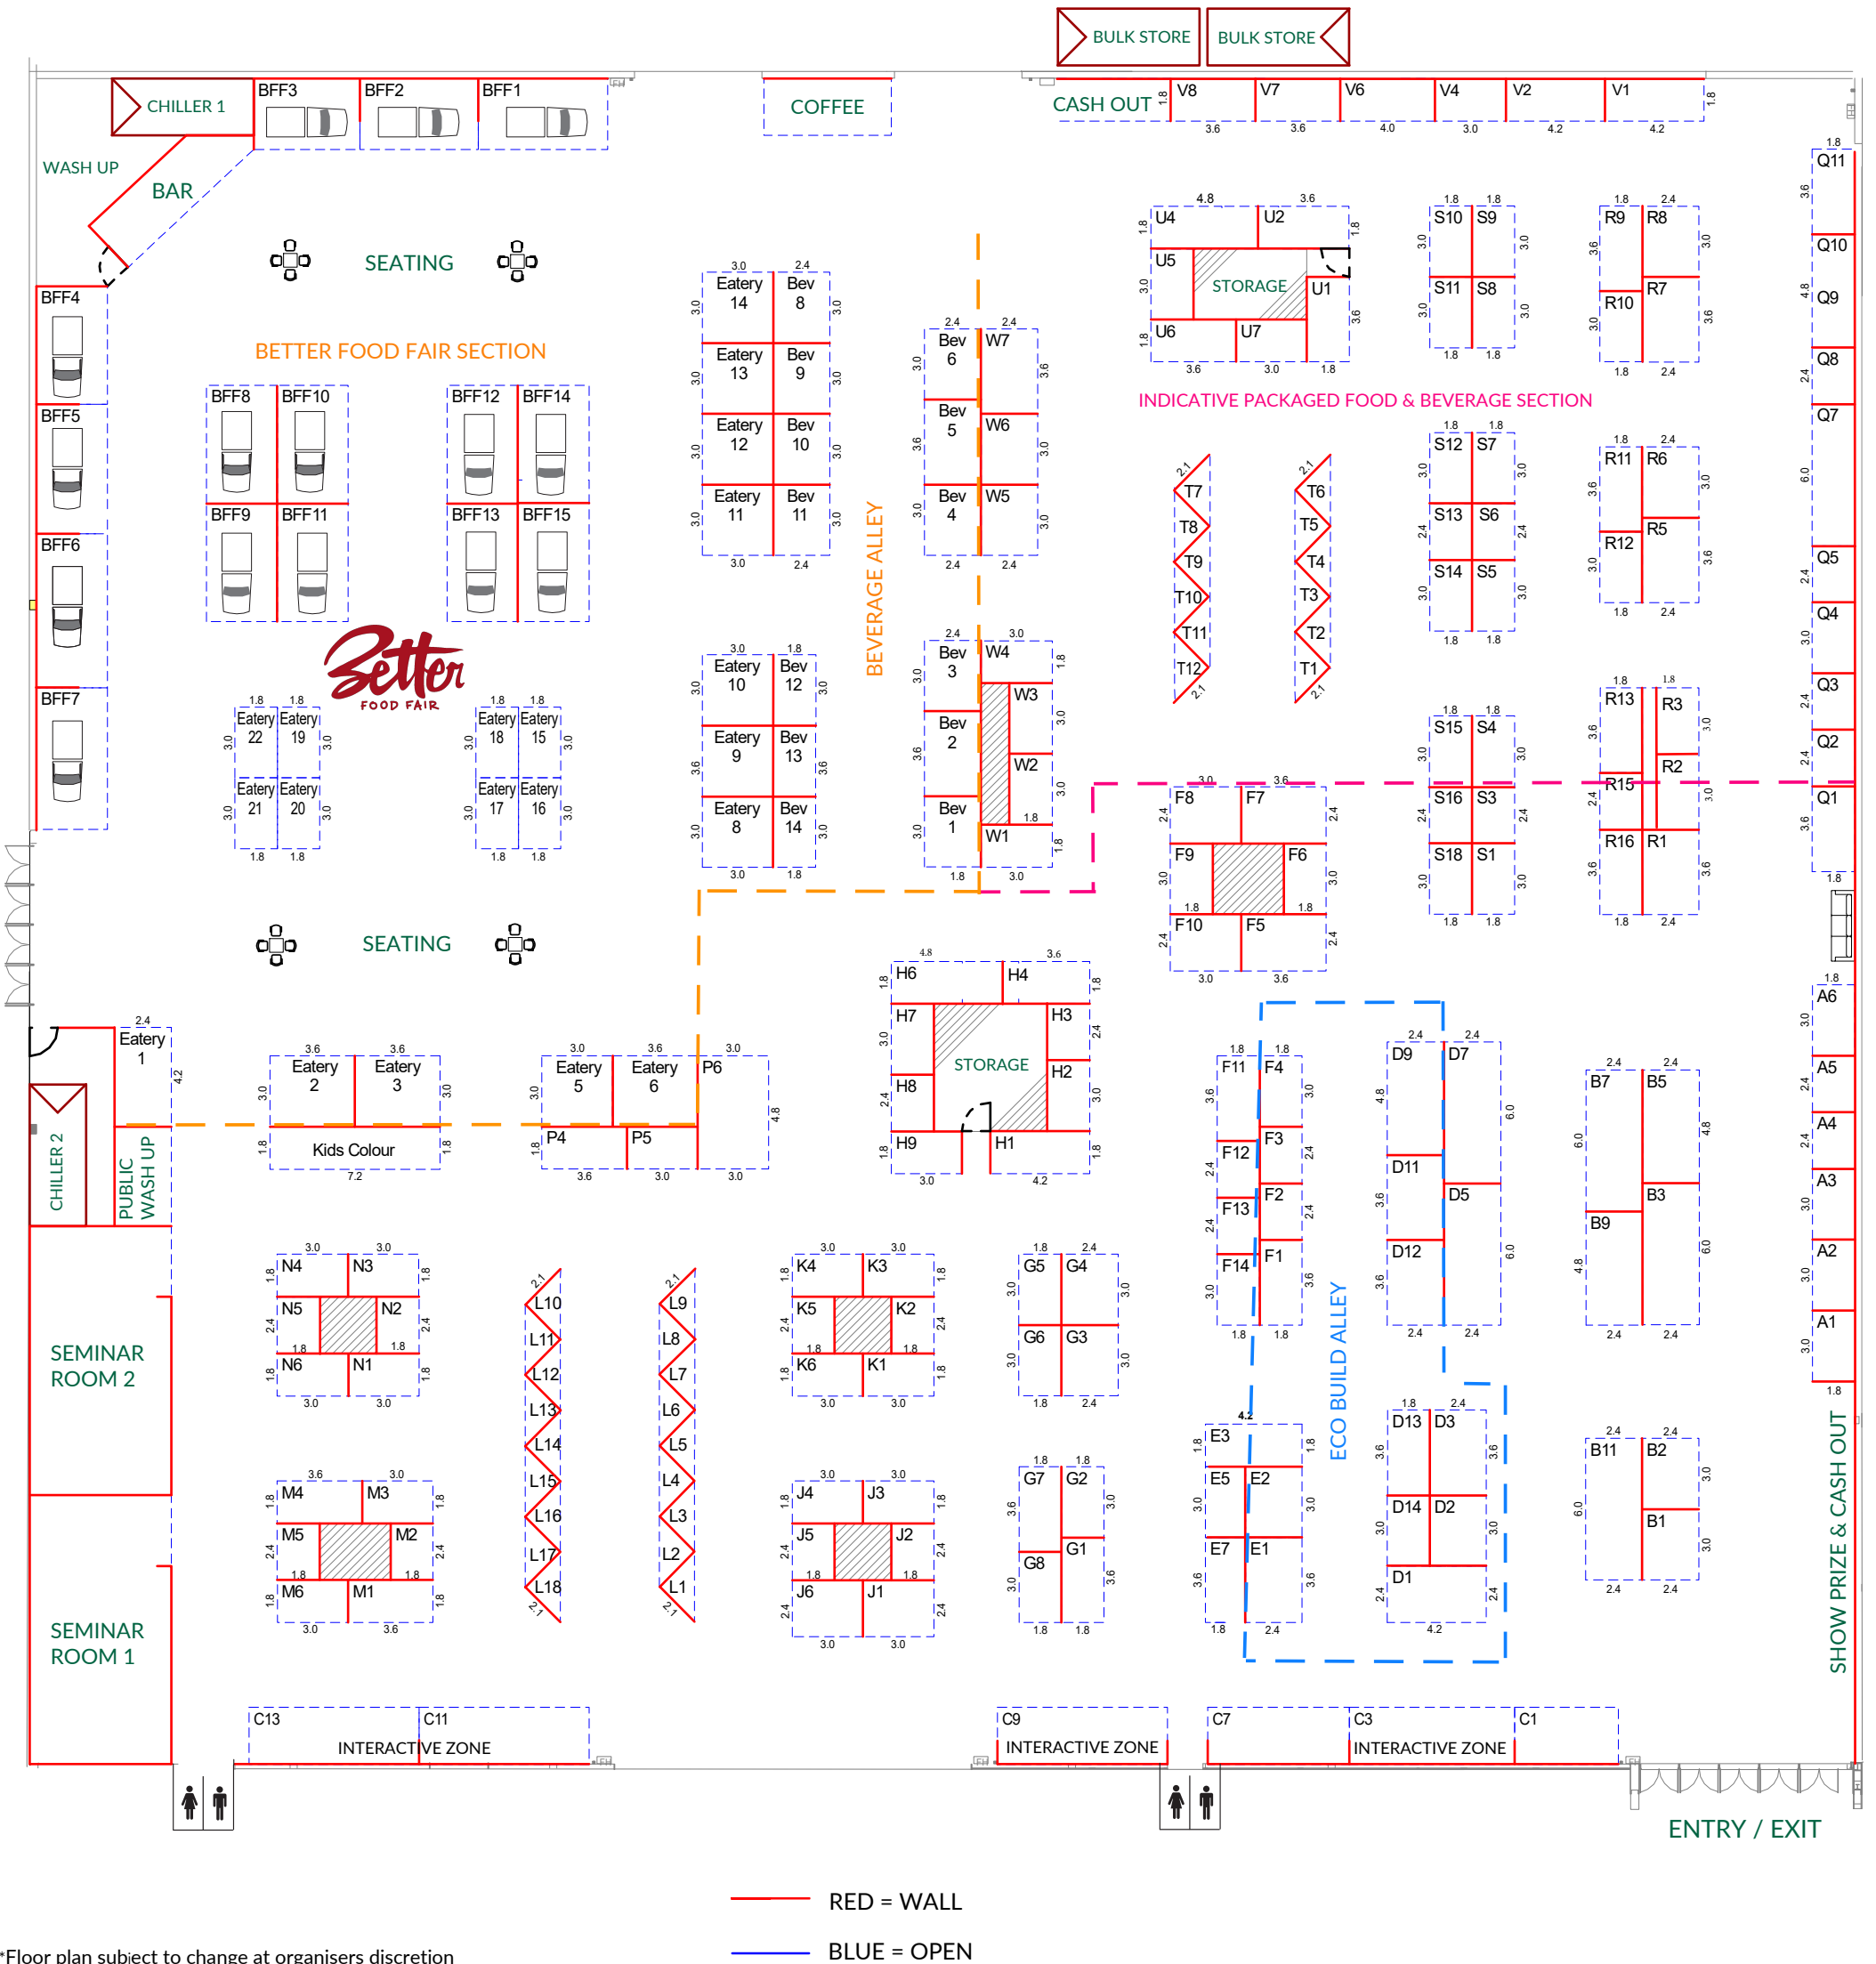

Dates: 6th & 7th April, 2019

Expo Open Times:  
 Saturday 10am - 7pm  
 Sunday 10am - 5pm

Venue: ASB Showgrounds

Exhibitor Build Up: Friday 5th April (10am - 8pm)

Exhibitor Pack Down: Sunday 7th April

Freight Collections before lunchtime Monday 8th April

\*Floor plan subject to change at organisers discretion