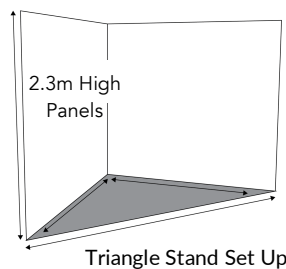

In addition to stand bookings please note that all exhibitors require Public Liability Insurance.

*Pricing, stand layout and floor plans all subject to change at organisers discretion.