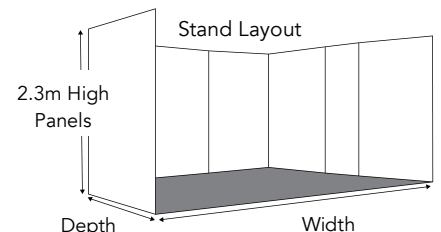

In addition to stand bookings please note that all exhibitors require Public Liability Insurance.

*Pricing, stand layout and floor plans all subject to change at organisers discretion.