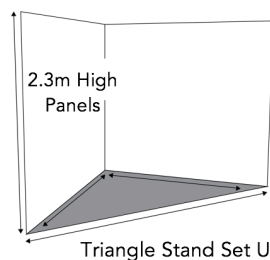

In addition to stand bookings please note that all exhibitors require Public Liability Insurance.

*Pricing, stand layout and floor plans all subject to change at organisers discretion.