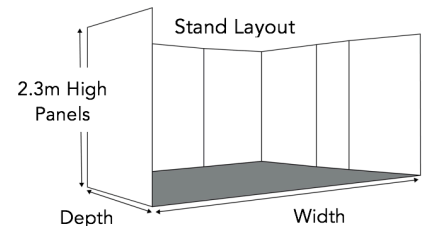

In addition to stand bookings please note that all exhibitors require Public Liability Insurance.

*Pricing, stand layout and floor plans all subject to change at organisers discretion.