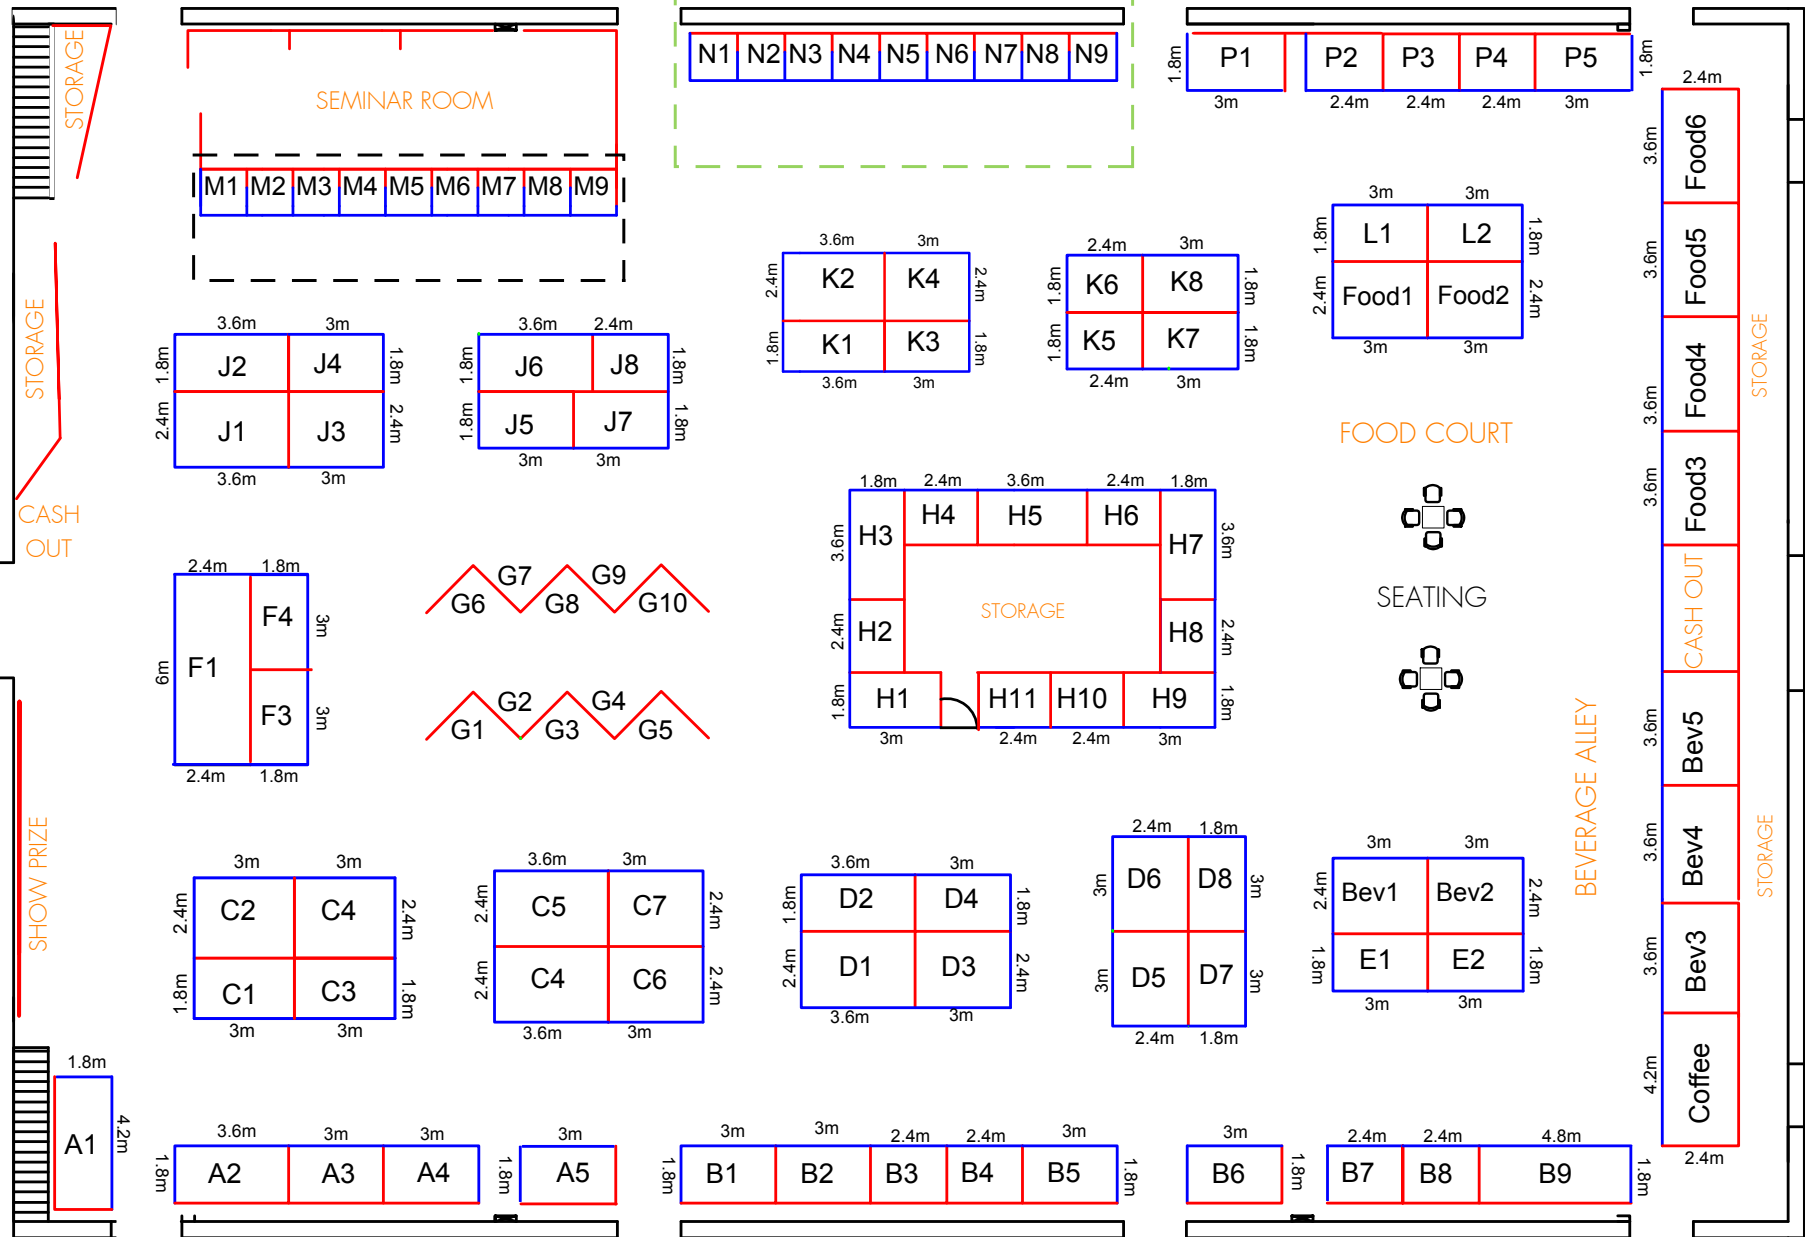

ALLERGY FREE &
HEALTHY LIVING SHOW

www.HealthyLivingShow.co.nz

CHRISTCHURCH
2018

ENTRY
/ EXIT

CASH
OUT

SHOW PRIZE

— RED = WALL
— BLUE = OPEN

Venue: Pioneer Stadium, Christchurch

Dates: 3rd & 4th November, 2018

Expo Open Times: Saturday & Sunday 9am - 4pm

Exhibitor BuildUp: Friday 2nd November (from 130pm - 8pm)

Exhibitor Pack Down: Sunday 14th November

Freight collections before 10am Monday

*Floor Plan subject to change at organisers discretion

Venue Fully Carpeted