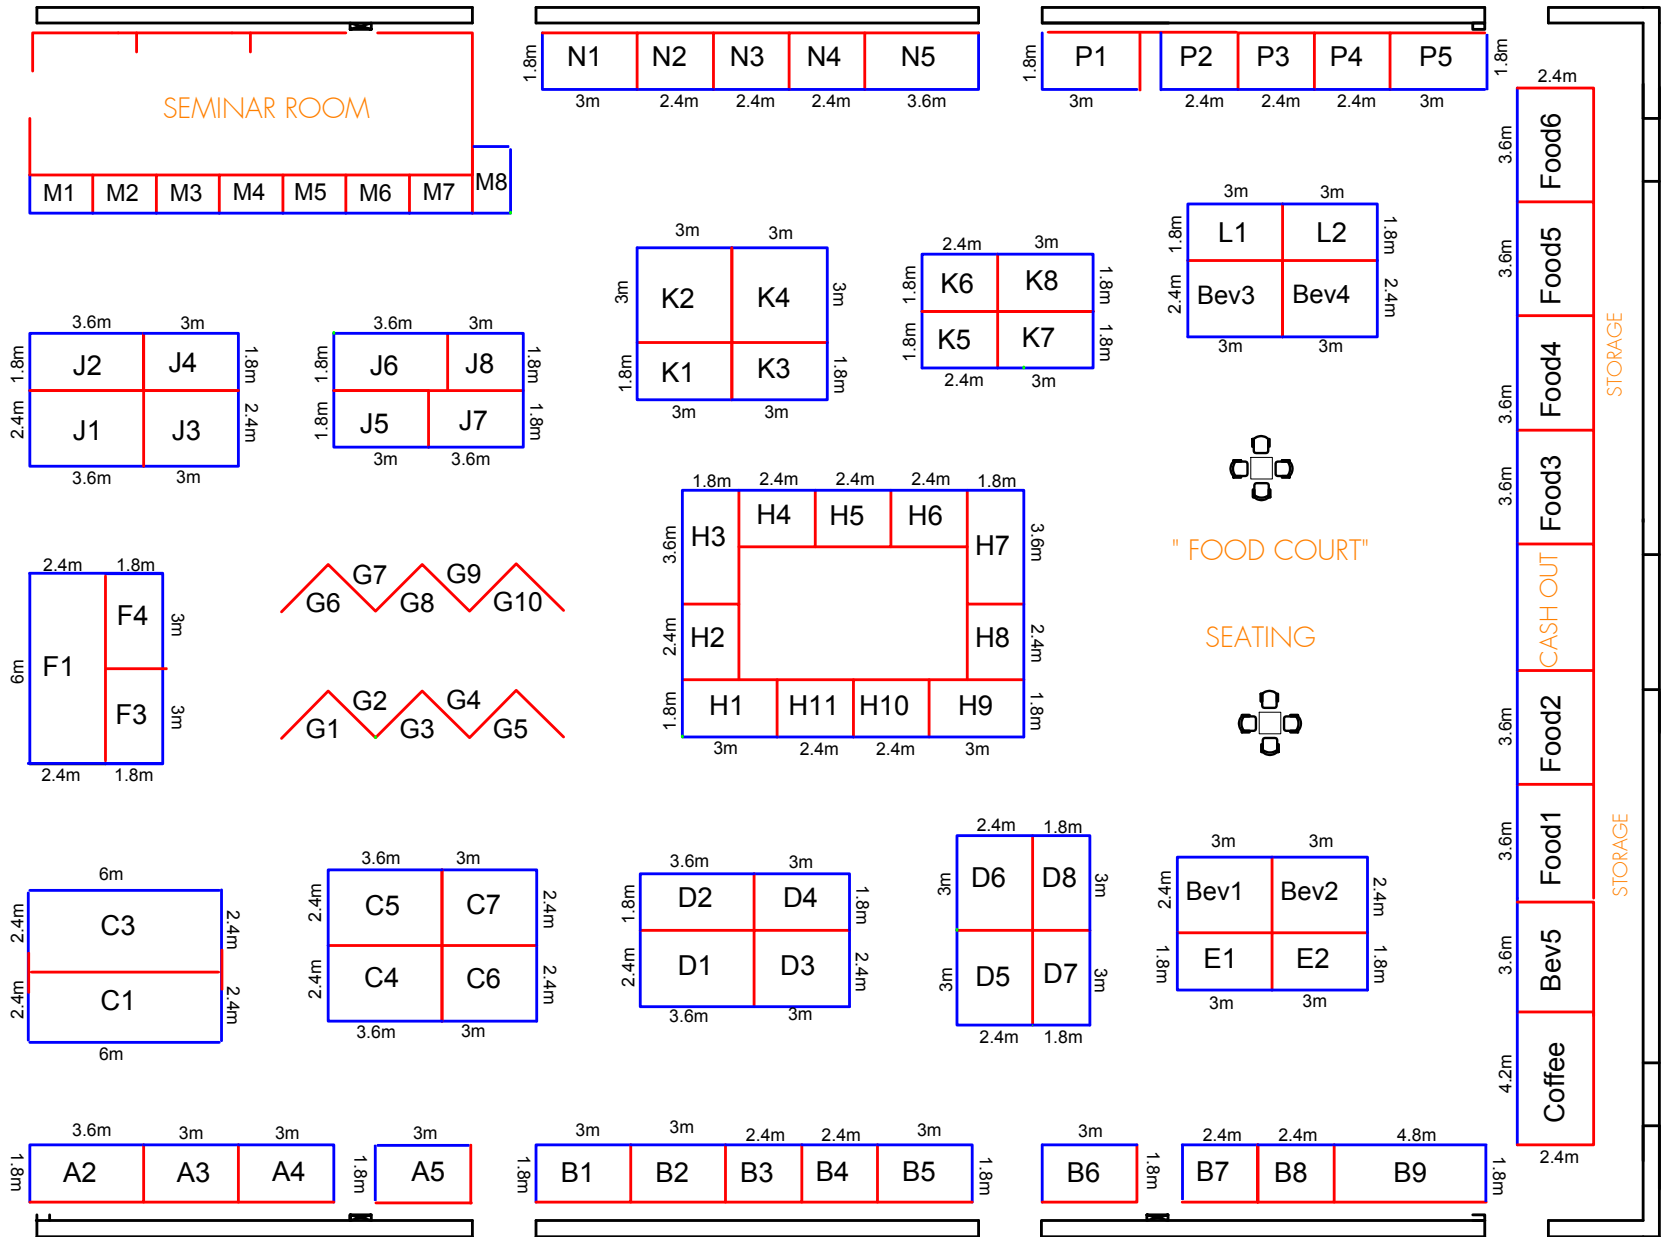

ALLERGY FREE & HEALTHY LIVING EXPO

www.AllergyFreeLiving.co.nz

CHRISTCHURCH 2018

ENTRY / EXIT

Venue Fully Carpeted

RED = WALL  
BLUE = OPEN

\*Floor Plan subject to change at organisers discretion

Venue: Pioneer Stadium, Christchurch

Dates: 3rd & 4th November, 2018

Expo Open Times: Saturday & Sunday 9am - 4pm

Exhibitor BuildUp: Friday 2nd November (from 130pm - 8pm)

Exhibitor Pack Down: Sunday 14th November

Freight collections before 10am Monday